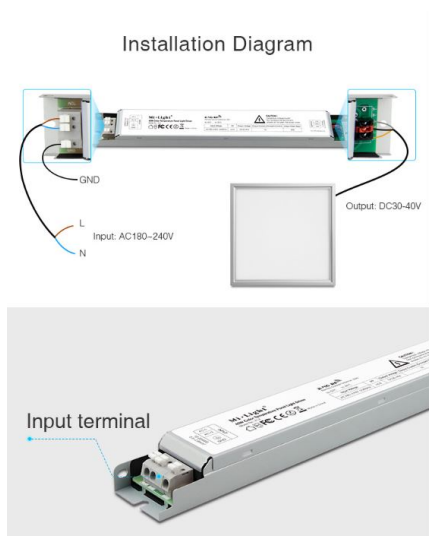

## Auto-transmitting function

One panel light driver can transmit the signals from the remote control to another panel light driver within 30m, as long as there is a panel light driver within 30m, the remote control distance can be limitless.

## Auto-synchronization function

Different panel light driver can work synchronously when they are started at different times, controlled by the same remote, under same dynamic mode and with same speed, and within 30m distance.