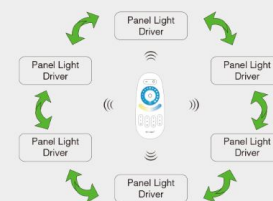

Auto-synchronization function