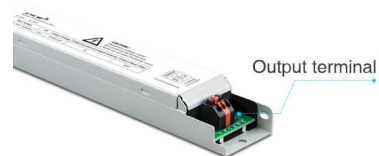

Accesorios

Número de artículo	Denominación
153408	Synergy 21 LED DMX Controller - Transmitter *Milight/Miboxer*
153409	Synergy 21 LED Retrofit E27 9W RGB-WW Lampe DMX *Milight/Miboxer*
76730	Synergy 21 Alimentación 12V/36W/3A