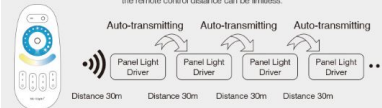

Auto-transmitting function