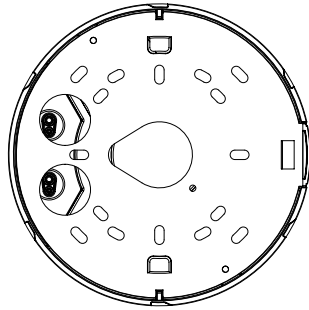

Mechanical

Color / Material	White / Aluminum
RAL Code	RAL9003
Product dimensions / weight	Ø160x125mm(6.30x4.92"), 1.45kg(3.20 lb)

DORI

Detect (25PPM/ 8PPF)	Wide: 22.4m(73.49ft) / Tele: 155m(508.53ft)
Observe (63PPM/ 19PPF)	Wide: 9.0m(29.53ft) / Tele: 62m(203.41ft)
Recognize (125PPM/ 38PPF)	Wide: 4.5m(14.76ft) / Tele: 31m(101.71ft)
Identify (250PPM/ 76PPF)	Wide: 2.2m(7.22ft) / Tele: 15m(49.21ft)

∅ 100 [3.94]

125 [4.92]

160 [6.3]

∅ 88 [3.46]

46 [1.81]

85.2 [3.36]

83.5 [3.29]
85.2 [3.36]

16		
15		
14		
13	XND-9082RV	19.12.
12	XND-7082RV	19.12.
11	XND-6082RV	19.12.
10	PND-A7081RV	19.12.
9	PND-A6081RV	19.12.
8	XND-8081REV	19.12.
7	XND-6081REV	19.12.18
6	PND-A9081R	19.09.27
5	XND-8081RV	19.09.27
4	XND-6081RV	19.09.27
3	XND-6081V	19.09.27
2	XND-8081VZ	19.09.27
1	XND-6081VZ	19.09.27
No.	MODEL NAME	DATE

Unit:mm[inch]

SCALE:1/1

Hanwha Techwin

© Hanwha Techwin Co.,Ltd. All rights reserved.