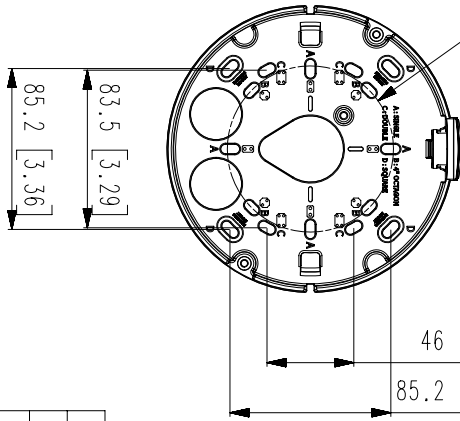

Mechanical

Color / Material	White / Aluminum
RAL Code	RAL9003
Product dimensions / weight	Ø160x125mm(6.30x4.92"), 1.45kg(3.20 lb)

DORI

Detect (25PPM/ 8PPF)	Wide: 22.4m(73.49ft) / Tele: 155m(508.53ft)
Observe (63PPM/ 19PPF)	Wide: 9.0m(29.53ft) / Tele: 62m(203.41ft)
Recognize (125PPM/ 38PPF)	Wide: 4.5m(14.76ft) / Tele: 31m(101.71ft)
Identify (250PPM/ 76PPF)	Wide: 2.2m(7.22ft) / Tele: 15m(49.21ft)

∅ 100 [3.94]

125 [4.92]

160 [6.3]

∅ 88 [3.46]

46 [1.81]

85.2 [3.36]

83.5 [3.29]
85.2 [3.36]

16		
15		
14		
13	XND-9082RV	19.12.
12	XND-7082RV	19.12.
11	XND-6082RV	19.12.
10	PND-A7081RV	19.12.
9	PND-A6081RV	19.12.
8	XND-8081REV	19.12.
7	XND-6081REV	19.12.18
6	PND-A9081R	19.09.27
5	XND-8081RV	19.09.27
4	XND-6081RV	19.09.27
3	XND-6081V	19.09.27
2	XND-8081VZ	19.09.27
1	XND-6081VZ	19.09.27
No.	MODEL NAME	DATE

Unit:mm[inch]

SCALE:1/1

Hanwha Techwin

© Hanwha Techwin Co.,Ltd. All rights reserved.