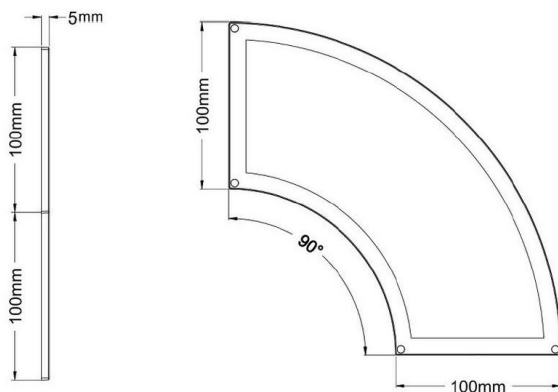

Attribute	Value
CRI:	80
Dimmbar:	Nein
Grösse:	100
LED - Gehäusefarbe:	weiß
Lichtfarbe:	neutralweiß
Lichtfarbe in Kelvin:	4000
Lumen:	490
Schutzklasse:	IP40
Weight:	0.24 Kg
Warranty:	60.00 Months

Additional Images

Accessories

Part No.	Name
78198	Synergy 21 Netzteil - 12V 30W IP67
107727	HEP Power Supply - 12V 12W - HEP for Flush Mount Box