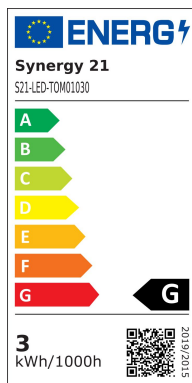

Synergy 21 LED garden spot 3W nw

SYNERGY 21

kwh/1000h:	3,00
Lumens:	210
Watt:	3,0
Nominal Service Life:	35000 Std.
Switching Cycles:	15000
Opt. Ambient Temperature.:	25 °C

Operating voltage: AC 230V
LED: 3*1Watt high-power chip
Beam angle: 30°
Lumen: 210lm, 70lm/watt
Neutral white: 4500K
CRI: Ra>80
Housing: Painted metal
Operating temperature: -40°C to +55°C
Protection class: IP65 (water jet-proof)
Swivelling: 240°
Total height: 14 cm
Base plate diameter: 6.3 cm
Weight: 0.4 kg
Connection cable: 2.5 metres

Energy efficiency class: A++
kWh/1000h: 3