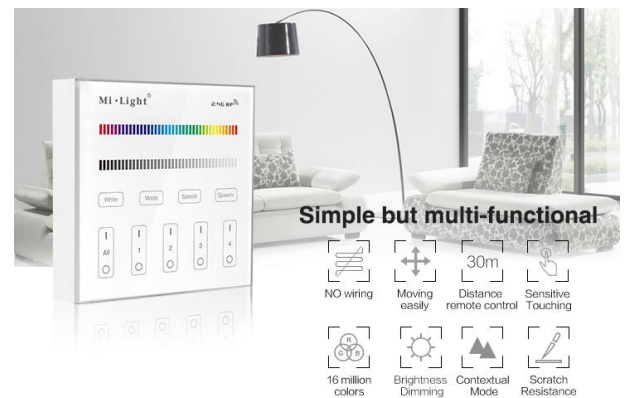

Transmitting Power: 6dBm
Control Distance: 30m
Standby Power: 20uA
Panel Size: 86*86mm

Requires 2 AAA batteries, not included

Attributes

Attribute	Value
Grösse:	86*86
Lichtfarbe:	RGB-W
Weight:	0.15 Kg

Additional Images