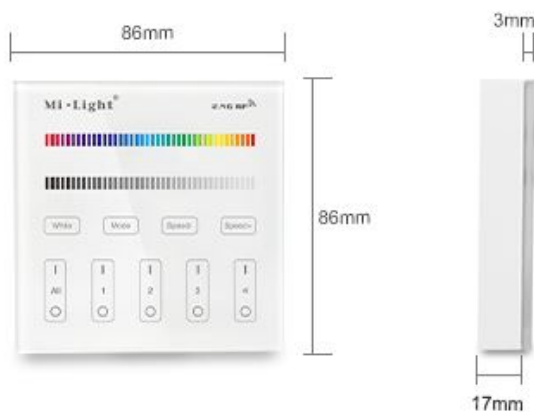

Transmitting Power: 6dBm
Control Distance: 30m
Standby Power: 20uA
Panel Size: 86*86mm

Requires 2 AAA batteries, not included

Attributes

Attribute	Value
Grösse:	86*86
Lichtfarbe:	RGB-W
Weight:	0.15 Kg

Additional Images