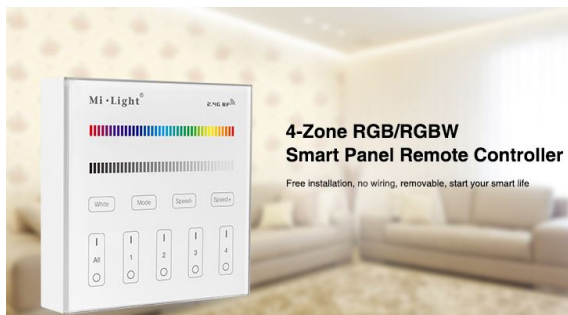

## Synergy 21 LED remote smart panel RGB/RGBW 4 zones \*Milight/Miboxer\*

The **4-Zone RGB/RGBW Smart Panel Remote Controller** is the ideal solution for modern and flexible lighting control. This innovative control panel allows you to precisely control your RGB and RGBW lighting and create different lighting scenes in up to four different zones.

This smart panel works with a voltage of 3V and requires two AAA batteries (not included). With a transmission frequency of 2400-2483.5MHz and the GFSK modulation method, the panel ensures a stable and reliable connection to your lighting devices. The transmission power of 6 dBm enables a control range of up to 30 metres, so you can conveniently adjust your lighting from a distance.

The extremely low standby power consumption of only 20uA guarantees a long battery life so that the Smart Panel is always ready for use. The compact and elegant design with a size of 86\*86mm fits seamlessly into any living or working environment and offers a user-friendly interface for easy operation.

With the **4-Zone RGB/RGBW Smart Panel**, you can easily adjust the colours and brightness of your lighting. Whether you want to create a relaxing, cosy atmosphere in the living room or a vibrant and colourful environment for a party, this smart panel gives you the flexibility to customise your lighting.