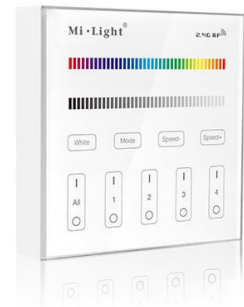

NO wiring, pasting, moveable, easy operation

Free installation, no wiring, removable, easy operation

NO wiring Moving easily

2.4GHz wireless transmitting 30m control distance

Free installation, no wiring, more convenient and smart

30m Distance remote control

4-zone individually control

Each zone control countless lamps or controllers

Compatible 4-zone RGB/ RGBW series