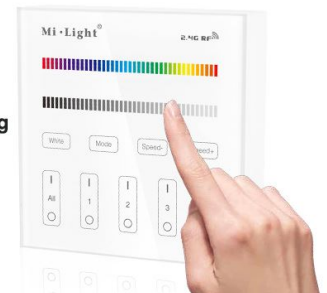

1~100% Brightness dimming

Dimming(1%~100%) the light randomly