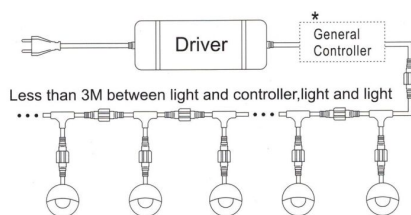

SYNERGY 21

* General Controller is used to control the RGB light.