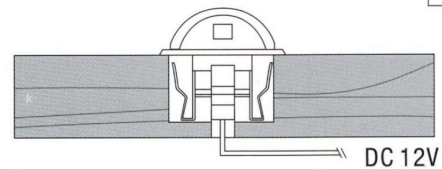

Attribute	Value
LED - Gehäusefarbe:	Silber
LED - Gehäusematerial:	Edelstahl
Lichtfarbe:	kaltweiß
Schutzklasse:	IP65
Volt:	12
Weight:	0.076 Kg
Warranty:	60.00 Months

Additional Images

SYNERGY 21

SYNERGY 21

* General Controller is used to control the RGB light.