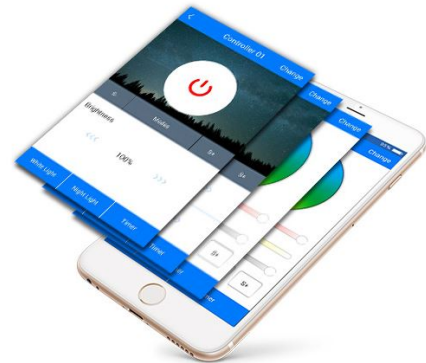

Synergy 21 LED Controller RGB-WW (RGB-CCT) DC12/24V 5in1*MiLight* Alexa Serie

RGB-WW (RGB+CCT) Controller für LED Streifen oder Panels
Steuerbar mit Funkfernbedienung und/oder über WLAN.
Amazon ALEXA voice controll

Product Name: 5 IN 1 WiFi LED Controller
Model No.: YL5
Working Temperature: -20 -60?
Working Voltage: DC12~24V
Output Current: 6A/Channel
Total Output: Max.15A
Communication Mode: WiFi-IEEE 802.11b/g/n 2.4GHz
or 2.4G RF
Control Distance: 30m
Size:124*38*23mm

2.4GHz Remote Control

Control the LED strip through 2.4GHz remote, control distance up to 30m

Mi-Light®
5 IN 1 WiFi LED Controller
Model No.: YL5
Input Voltage: AC120V-240V
Output 5A/Channel (50W/strip Max. 10W)
Working Temperature: -10~40°C
2.4G wireless control with remote
Made in China

Compatible with

FUT089 FUT088 FUT092 FUT095 FUT096 FUT006 FUT007 FUT091 B8 B4/T4 B3/T3 B2/T2 BU/T1 B0

Switch strip output mode easily

Brightness, Color Temperature, RGB, RGBW and RGB+CCT output mode; You can switch the output mode according to the type of LED strips and choose corresponding operation interface