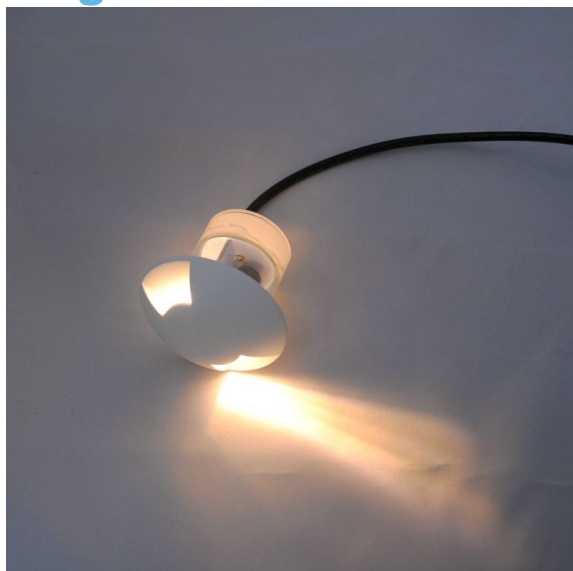

Synergy 21 LED in-ground spotlight ARGOS round Segment-2 IP67 ww - black

kwh/1000h:	0,88
Lumens:	6
Watt:	0,8
Nominal Service Life:	35000 Std.
Switching Cycles:	50000
Opt. Ambient Temperature.:	25 °C

Floor-mounted segment spotlight with 2 segments
Voltage: DC 12V
Power: 0.75W
LED light colour: ww 3000K
Brightness: 5.5lm
LED: 1 piece high power
Cover: tempered glass, loadable up to 100kg
Material: Aluminium+PC - white
Protection class: IP67
Size: Ø 58.5mm, height 92 mm
Installation dimension: Ø 42mm
Connection cable: 2*AWG22(2-pole) with IP67 plug

Energy efficiency class: B
kWh/1000h: 0.88

Attributes

Attribute	Value
Ampere:	0.06
CC oder CV:	CV

Attribute	Value
Dimmbar:	abhängig vom Netzteil
Grösse:	58,5*92
LED - Gehäusefarbe:	schwarz
LED - Gehäusematerial:	Aluminium
Lichtfarbe:	warmweiß
Lumen:	5.50
Schutzklasse:	IP67
Volt:	12
Weight:	0.2 Kg
Warranty:	60.00 Months

Additional Images

Accessories

Part No.	Name
156522	Synergy 21 LED in-ground spotlight ARGOS with solar panel inc. rechargeable battery 10W
156529	Synergy 21 ARGOS LED in-ground spotlight with solar panel
109456	Synergy 21 LED recessed floor floodlight ARGOS with power supply 12V / 3W IP67
109457	Synergy 21 LED in ground ARGOS zub power supply 12V / 8W IP67
109458	Synergy 21 LED in ground ARGOS zub power supply 12V / 30W IP67
109461	Synergy 21 LED in ground ARGOS zub extension cable IP67 1m
109462	Synergy 21 LED in ground ARGOS zub Extension Cable IP67 2m
109463	Synergy 21 LED in ground ARGOS zub Extension Cable IP67 3m
109469	Synergy 21 LED in ground ARGOS zub Tee IP67
109473	Synergy 21 LED in ground ARGOS zub end cap IP67
113976	Synergy 21 LED recessed floor floodlight ARGOS with extension cable IP67 1m
178007	Synergy 21 LED recessed floor spotlight ARGOS with single color dimmer IP67
109460	Synergy 21 ARGOS LED in-ground spotlight with twilight sensor IP67
109471	Synergy 21 LED recessed floor spotlight ARGOS with junction box IP67