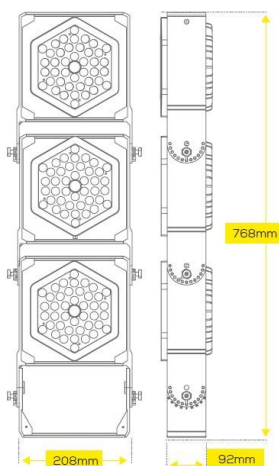

Attributes

Attribute	Value
Abstrahlwinkel:	60
CRI:	>80
Dimmbar:	nein
Grösse:	208*92*768
LED - Gehäusefarbe:	schwarz
LED - Gehäusematerial:	Aluminium
Lichtfarbe:	kaltweiß
Lichtfarbe in Kelvin:	5700
Lumen:	42000
Schutzklasse:	IP67
Volt:	230
Weight:	11.6 Kg
Warranty:	24.00 Months

Additional Images