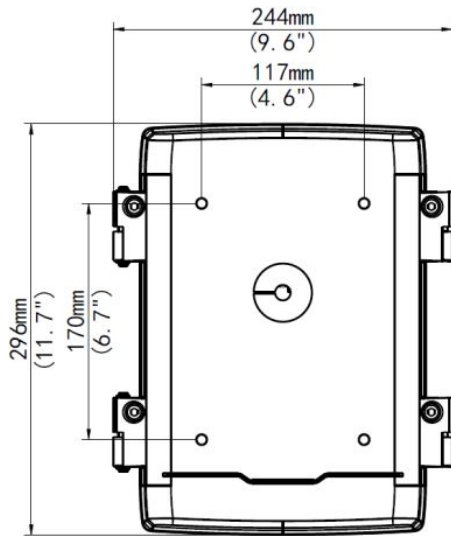

Accessoires

No. d'article	Désignation
159695	ALLNET IP Kamera PTZ / Outdoor / 2MP / IR / 22x opt. Zoom / 54° / "ALL-CAM2498-LEP"
159715	ALLNET IP Kamera zbh. Wallmount/Wandhalter for ALL-CAM2498-LEP
146999	ALLNET PoE USV Backup - USV für Kameras, Accesspoints ALL90011PoE