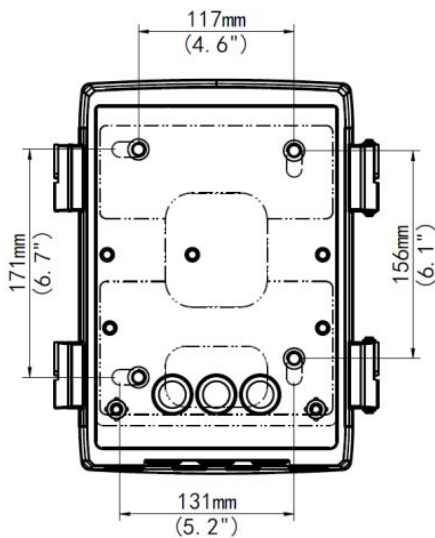

Accessoires

No. d'article	Désignation
159695	ALLNET IP Kamera PTZ / Outdoor / 2MP / IR / 22x opt. Zoom / 54° / "ALL-CAM2498-LEP"
159715	ALLNET IP Kamera zbh. Wallmount/Wandhalter for ALL-CAM2498-LEP
146999	ALLNET PoE USV Backup - USV für Kameras, Accesspoints ALL90011PoE