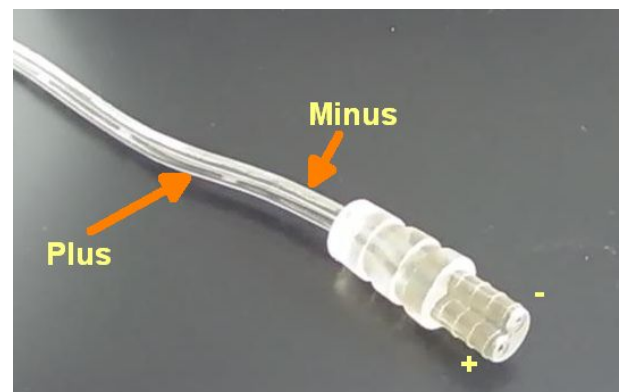

Attributes

Attribute	Value
Abstrahlwinkel:	120
Ampere:	1.40
CC oder CV:	CC
CRI:	>83
Dimmbar:	Ja, abhängig vom Netzteil
Grösse:	580*15
LED - Gehäusefarbe:	weiß
LED - Gehäusematerial:	Aluminum
Lichtfarbe:	warmweiß
Lichtfarbe in Kelvin:	3100
Lumen:	5000
Schutzklasse:	IP40
Volt:	38
Weight:	4.45 Kg
Warranty:	36.00 Months

Additional Images