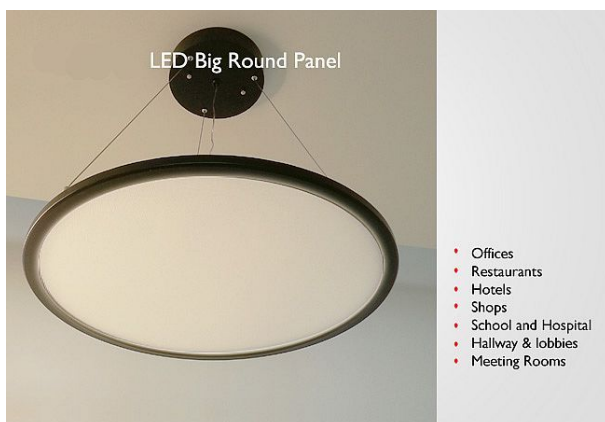

Attributes

Attribute	Value
Abstrahlwinkel:	120
Ampere:	1.40
CC oder CV:	CC
CRI:	>83
Dimmbar:	Ja, abhängig vom Netzteil
Grösse:	580*15
LED - Gehäusefarbe:	weiß
LED - Gehäusematerial:	Aluminum
Lichtfarbe:	warmweiß
Lichtfarbe in Kelvin:	3100
Lumen:	5000
Schutzklasse:	IP40
Volt:	38
Weight:	4.45 Kg
Warranty:	36.00 Months

Additional Images