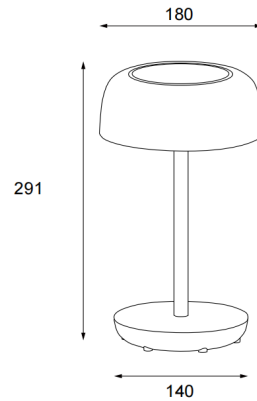

## Synergy 228350/351

	Power for entire lamp:	3.3W
	Lumen for entire lamp:	150LM
	Module power:	3.3W
	Module Lumen:	270LM
	color temperature	3000K
	Ra:	>80
	SMD LED QTY	20PCS
	lifetime:	25000H
	Voltage/current	5V1A
	Water proof level	IP54
	Switch:	touch switch
	Material:	PC/ABS/Iron
	Switch:	ON/OFF, touch dimming: 10%
	Energy efficiency level	G
Solar Panel	Material :	monocrystalline silicon、ETFE
	Size	10*10CM, thickness 2mm
	Working Voltage	5V
	Working Current	180mA
18650 Battery	type:	18650 lithium battery
	specifications:	3.7V 1800mAh
	Qty:	2pcs
	Working time :	6-7H
	Charging time:	6-7H