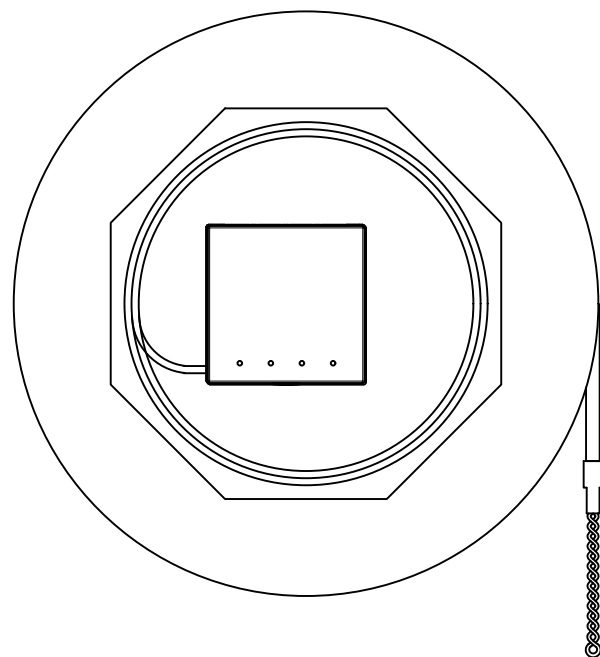

SYNERGY21					
CUSTOMER	AN	ITEM NO.	See the chart		
PRODUCT NAME	SC SM Green (ceramic) Simplex plastic Adapter With external laser protection shutter	Manufacture country	CHINA	UNIT	mm
DRAWNBY	CHECKBY	APPOBY	DATE		
SYNERGY21	SYNERGY21	SYNERGY21	2022-07-25		

		NEW	2022-07-25	A
BY	CHK	REVISION RECORD MODIFICATIONS	DATE	REV.

Red Blue Green Yellow

Adapter label

One lap

Cable tie

										SYNERGY21							
					CUSTOMER		AN		ITEM NO.		see the chart						
		NEW			2022-07-25		A		PRODUCT NAME		Assemble		Manufacture country		CHINA	UNIT	mm
		REVISION RECORD MODIFICATIONS			DATE		REV.		DRAWNBY		CHECKBY		APPOBY		DATE		
BY	CHK								SYNERGY21		SYNERGY21		SYNERGY21		2022-07-25		

ITEM NO.	LENGTH	FIBER	Color
S215577V2. 20m	20M	G657. A2	White
S215577V2. 40m	40M	G657. A2	White
S215577V2. 60m	60M	G657. A2	White

SinglePack: 1pc/box+label; SubPack: no; Carton +labelx2;

SYNERGY21

						CUSTOMER	AN	ITEM NO.	see the chart	
						PRODUCT NAME	PACKING	Manufacture country	CHINA	UNIT mm
			NEW	2022-07-25	A	DRAWNBY	CHECKBY	APPOBY	DATE	
BY	CHK	REVISION RECORD MODIFICATIONS			DATE	REV.	SYNERGY21	SYNERGY21	SYNERGY21	2022-07-25