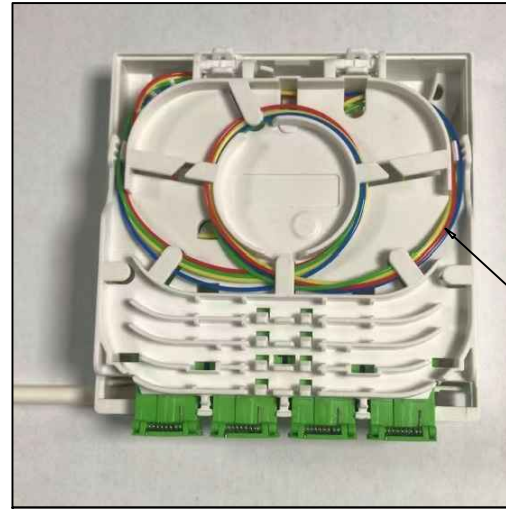

Red Blue Green Yellow

Adapter label

One lap