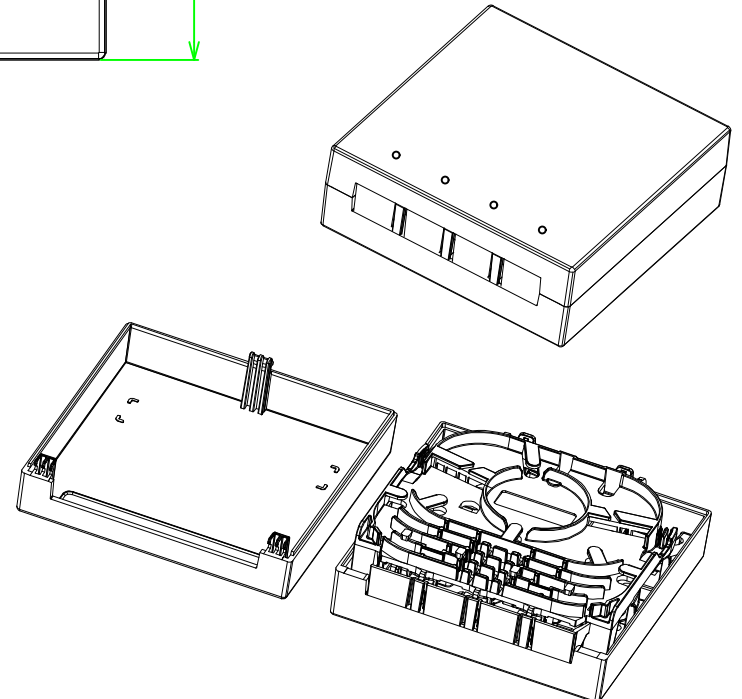

①	0.9 Tube Hytrel Color:Red	440mm	
⑩	0.9 Tube Hytrel Color:Blue	440mm	
⑨	0.9 Tube Hytrel Color:Green	530mm	
⑧	0.9 Tube Hytrel Color:Yellow	530mm	
⑦	Heat Shrink Tubing	1	
⑥	Fanout Heat Shrink Tubing	1	
⑤	FIBER OPTICAL CABLE G657.A2 4C 250um Yellow Green Blue Red with KEVLAR Jacket LSZH OD: 2.2mm Color:White Printing: FIBER OPTICAL CABLE 4FO SM 9/125um G657.A2 LSZH HT CPR Eca MM/YYYY XXXXm	Xm	
④	SC Transparent Dust Cap	4	
③	SC/APC 8° Ferrule	4	
②	SC SM 0.9 Green Connector	4	
①	SC 0.9mm Green Boot	4	

NO				SPECIFICATION STANDARD				QT'Y	REMARK	SYNERGY21				
									CUSTOMER	AN		ITEM NO.	see the chart	
									PRODUCT NAME	4 cores SC/APC 8° fiber cable		Manufacture country	CHINA	UNIT mm
									DRAWNBY	CHECKBY	APPOBY	DATE		
BY	CHK	NEW REVISION RECORD MODIFICATIONS				2022-07-25	A		SYNERGY21	SYNERGY21	SYNERGY21	2022-07-25		

NOTE:

- ROHS 3.0 and REACH Compliant
- Storage Temperature: -40°C~+75°C
- Operation Temperature: -40°C~+75°C
- ABS Material
- UL94V2
- Max 4 core (shrinkage Type)
- 4 SC Simplex Adapter or LC Duplex Adapter Installable
- Suitable for Fiber fusion protection sleeves Installable
- DIN Installation available
- W/O Adapter
- Color:white
- Dimensions:80*80*28mm