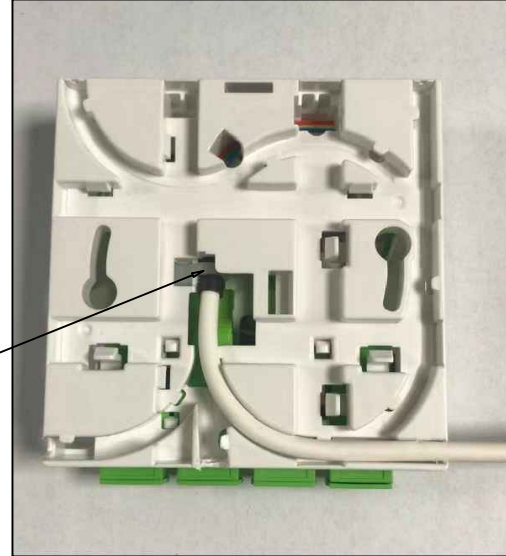

SYNERGY21					
CUSTOMER	AN	ITEM NO.	See the chart		
PRODUCT NAME	SC SM Green (ceramic) Simplex plastic Adapter With external laser protection shutter	Manufacture country	CHINA	UNIT	mm
DRAWNBY	CHECKBY	APPOBY	DATE		
SYNERGY21	SYNERGY21	SYNERGY21	2022-07-25		

		NEW	2022-07-25	A
BY	CHK	REVISION RECORD MODIFICATIONS	DATE	REV.

Red Blue Green Yellow

Adapter label

One lap

Cable tie

										SYNERGY21							
					CUSTOMER		AN		ITEM NO.		see the chart						
		NEW			2022-07-25		A		PRODUCT NAME		Assemble		Manufacture country		CHINA	UNIT	mm
		REVISION RECORD MODIFICATIONS			DATE		REV.		DRAWNBY		CHECKBY		APPOBY		DATE		
BY	CHK								SYNERGY21		SYNERGY21		SYNERGY21		2022-07-25		