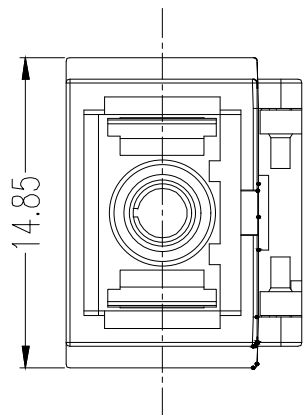

NO				SPECIFICATION STANDARD				QT'Y	REMARK	SYNERGY21				
									CUSTOMER	AN		ITEM NO.	see the chart	
									PRODUCT NAME	4 cores SC/APC 8° fiber cable		Manufacture country	CHINA	UNIT mm
									DRAWNBY	CHECKBY	APPOBY	DATE		
BY	CHK	NEW REVISION RECORD MODIFICATIONS				2022-07-25	A		SYNERGY21	SYNERGY21	SYNERGY21	2022-07-25		

NOTE:

- ROHS 3.0 and REACH Compliant
- Storage Temperature: -40°C~+75°C
- Operation Temperature: -40°C~+75°C
- ABS Material
- UL94V2
- Max 4 core (shrinkage Type)
- 4 SC Simplex Adapter or LC Duplex Adapter Installable
- Suitable for Fiber fusion protection sleeves Installable
- DIN Installation available
- W/O Adapter
- Color:white
- Dimensions:80*80*28mm

SYNERGY21									
CUSTOMER	AN		ITEM NO.	See the chart					
PRODUCT NAME	FTTH Box 4 Core		Manufacture country	CHINA	UNIT	mm			
BY	CHK	NEW	2022-07-25	A	DRAWNBY	CHECKBY	APPOBY	DATE	
		REVISION RECORD MODIFICATIONS	DATE	REV.	SYNERGY21	SYNERGY21	SYNERGY21	2022-07-25	