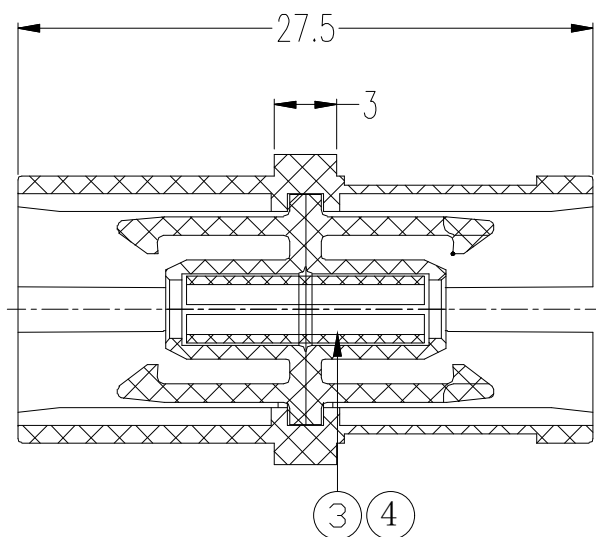

NO				SPECIFICATION STANDARD				QT'Y	REMARK	SYNERGY21				
									CUSTOMER	AN		ITEM NO.	see the chart	
									PRODUCT NAME	4 cores SC/APC 8° fiber cable		Manufacture country	CHINA	UNIT mm
									DRAWNBY	CHECKBY	APPOBY	DATE		
BY	CHK	NEW REVISION RECORD MODIFICATIONS				2022-07-25	A		SYNERGY21	SYNERGY21	SYNERGY21	2022-07-25		

NOTE:

- ROHS 3.0 and REACH Compliant
- Storage Temperature: -40°C~+75°C
- Operation Temperature: -40°C~+75°C
- ABS Material
- UL94V2
- Max 4 core (shrinkage Type)
- 4 SC Simplex Adapter or LC Duplex Adapter Installable
- Suitable for Fiber fusion protection sleeves Installable
- DIN Installation available
- W/O Adapter
- Color:white
- Dimensions:80*80*28mm

SYNERGY21									
CUSTOMER	AN		ITEM NO.	See the chart					
PRODUCT NAME	FTTH Box 4 Core		Manufacture country	CHINA	UNIT	mm			
BY	CHK	NEW	2022-07-25	A	DRAWNBY	CHECKBY	APPOBY	DATE	
		REVISION RECORD MODIFICATIONS	DATE	REV.	SYNERGY21	SYNERGY21	SYNERGY21	2022-07-25	