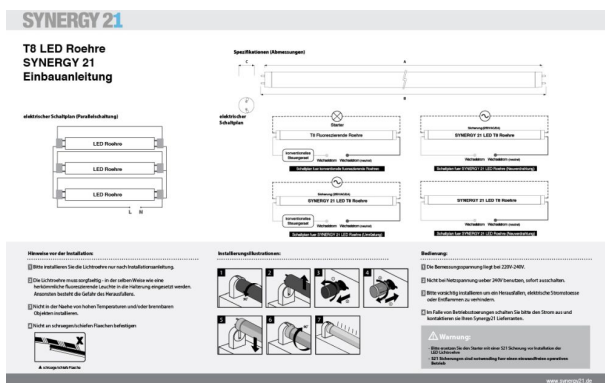

Power consumption: 25 Watt
Lumen: 130lm/W, 3250 Lm
Input: 100-240VAC, 50/60HZ
Light colour: cool white
Kelvin: 6000K±250
CRI: >80
Beam angle: 120° frosted cover
Length: 1149mm
Diameter: 23 mm
Base: T5 rotatable 180° (Attention T5 does NOT fit in T8 base)
Material: Polycarbonate (frosted glass look)

Operating temperature: -0°C ~ 45°C

Energy efficiency class: A++
kWh/1000h: 25

5 years warranty
IES files available on request

Attributes

Attribute	Value
Abstrahlwinkel:	120
Betriebstemperatur:	-1 bis +45
CRI:	>80
Dimmbar:	nein
Grösse:	1149*23
LED - Gehäusefarbe:	silber
LED - Gehäusematerial:	PC
Lichtfarbe:	kaltweiß
Lichtfarbe in Kelvin:	6000
Lumen:	3250
Schutzklasse:	IP40
Sockel:	T5 drehbar
Volt:	230
Weight:	0.3 Kg
Warranty:	60.00 Months

Additional Images

Accessories

Part No.	Name
134899	Synergy 21 Netzteil - Einschaltstrombegrenzer OSRAM
156713	Synergy 21 LED Tube T5 series 120cm, IP65 double base
156714	Synergy 21 LED Tube T5 series 120cm, IP65 socket
156719	Synergy 21 LED Tube T5 series 120cm, IP20 base
156728	Synergy 21 LED Tube T5 series 120cm, IP20 double base
183813	Synergy 21 LED Tube T5 / T8 to standard power supply unit to emergency power supply 230V