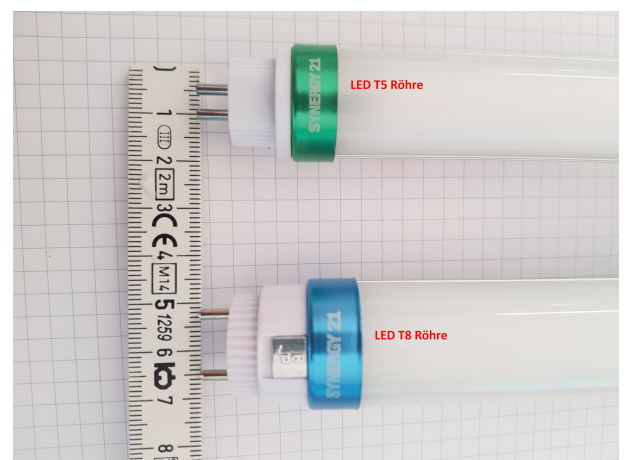

Synergy 21 LED Tube T5 SL series 120cm, cool white

kwh/1000h:	25,00
Lumens:	3250
Watt:	25,0
Nominal Service Life:	35000 Std.
Switching Cycles:	50000
Opt. Ambient Temperature.:	25 °C

LED Tube T5 (tube)
fed from one side

Power consumption: 25 Watt
Lumen: 130lm/W, 3250 Lm
Input: 100-240VAC, 50/60HZ
Light colour: cool white
Kelvin: 6000K±250
CRI: >80
Beam angle: 120° frosted cover
Length: 1149mm
Diameter: 23 mm
Base: T5 rotatable 180° (Attention T5 does NOT fit in T8 base)
Material: Polycarbonate (frosted glass look)

Operating temperature: -0°C ~ 45°C

Energy efficiency class: A++
kWh/1000h: 25

5 years warranty
IES files available on request

Attributes

Attribute	Value
Abstrahlwinkel:	120
Betriebstemperatur:	-1 bis +45
CRI:	>80
Dimmbar:	nein
Grösse:	1149*23
LED - Gehäusefarbe:	silber
LED - Gehäusematerial:	PC
Lichtfarbe:	kaltweiß
Lichtfarbe in Kelvin:	6000
Lumen:	3250
Schutzklasse:	IP40
Sockel:	T5 drehbar
Volt:	230
Weight:	0.3 Kg
Warranty:	60.00 Months

Additional Images

Accessories

Part No.	Name
134899	Synergy 21 Netzteil - Einschaltstrombegrenzer OSRAM
156713	Synergy 21 LED Tube T5 series 120cm, IP65 double base
156714	Synergy 21 LED Tube T5 series 120cm, IP65 socket
156719	Synergy 21 LED Tube T5 series 120cm, IP20 base
156728	Synergy 21 LED Tube T5 series 120cm, IP20 double base
183813	Synergy 21 LED Tube T5 / T8 to standard power supply unit to emergency power supply 230V