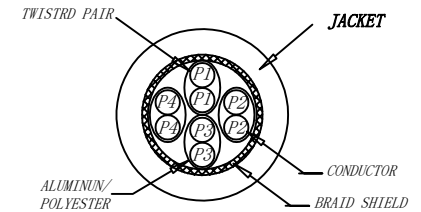

3P Certified CAT.6A S/FTP 26AWG LSZH 500MHz ISO/IEC 11801 Class Ea Channel Link 100% tested &EN 50173-1 & ANSI/TIA-568-C.2 www.Synergy21.de **CE**

WIRING DIAGRAM

MATERIAL LIST:

③	OVER MOLD	PVC 75A	8PCS	
②	PLUG	POLYCARBONATE RJ45 8P8C PIN GOLD PLATED 3U", LONG BODY, TRANSPARENT BLUE	2PCS	
①	CABLE	S/FTP CAT.6A 26AWG (BC+AL-FOIL)*4PAIR+Braid(AL-MG) LSZH OD:6.2±0.2MM	1PCS	
NO.	PARTS NAME	SPECIFICATION STANDARD	QT' Y	REMARK

NOTE:

- ELECTRICAL TEST:
 - 100% OPEN SHORT, MISS WIRE TEST
 - INSULATION RESISTANCE:DC 300V 10M Ohm;
 - CONTACTOR RESISTANCE:1 OHM per meter
- FLUKE TEST LIMIT:ISO11801 Channel Class EA
- Operating temperature:-20°C ~ + 75°C
- ROHS 3.0 AND REACH COMPLIANT
- Support PoE/PoE+/PoE++
- Packing:Synergy21 PE Bag+Label
- Minimum of the bending radius is 60mm
- Flame retardant (IEC60332-1-2)
 - Low smoke(IEC 61034)
 - Halogen free(IEC 60754-2)

SYNERGY 21

Hasia		change "ROSH 2.0" to "ROSH 3.0"	2022-02-25	A9						
		Add IEC60332-1-2	2021-01-23	A8						
		Change the spray word	2021-01-08	A7						
		Change the spray word	2019-11-14	A6						
		Increase the minimum bend radius	2018-09-05	A5						
		CHANGE PACKING AND BOX MARK	2018-03-09	A4						
		CHANGE SPRAY WORD	2017-07-07	A3	CUSTOMER		ITEM NO.	See The Chart		
		ADD POE Information	2017-02-06	A2	PRODUCT NAME	CAT.6A S/FTP 26AWG LSZH PATCH CORD	manufacture country:	CHINA	UNIT	MM
		ADD "CE" AMRK IN THE PRINT,CHANGE OD 6.5MM TO 6.2MM	2016-01-11	A1	DRAWNBY	CHECKBY	APPROVE	DATE		
BY	CHK	REVISION RECORD MODIFICATIONS	DATE	REV.	SYNERGY 21	SYNERGY 21	SYNERGY 21	2016-01-08		