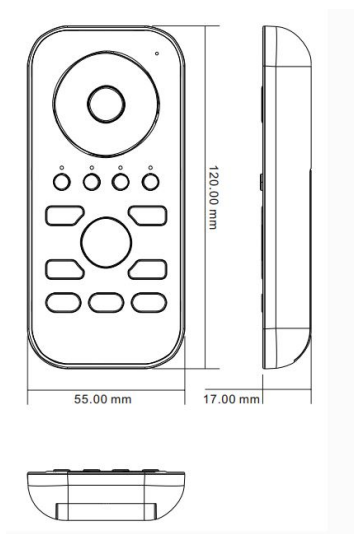

Synergy 21 LED Controller EOS 05 hand-held transmitter RGBW 6

RGB/RGB-W 4-zone remote control
only suitable for EOS 05 series controllers!!!

Intuitive RGB colour selection freely selectable via colour wheel.
Individual colours dimmable (8 levels)
With status memory in case of power failure
Reception up to 15 metres away

Operating temperature: -10°C - +60°C
Dimensions: 60*115*13mm

Additional Images

Accessories

Part No.	Name
111315	Synergy 21 LED Controller EOS 05 4-channel controller + CC700
112597	Synergy 21 LED Controller EOS 05 4-channel repeater
112694	Synergy 21 LED Controller EOS 05 4-channel Controller + High Power
113466	Synergy 21 LED Controller EOS 05 4-channel controller + top-hat rail
116292	Synergy 21 LED Controller EOS 05 4-channel controller + CC500
122483	Synergy 21 LED-Steuerung EOS 05 4-Kanal-Steuerung + IP66
125227	Synergy 21 LED Controller EOS 05 1-channel single color controller+power supply CC 200-1500mA 50W
125237	Synergy 21 LED Controller EOS 05 1-channel single color controller 0-10V
131267	Synergy 21 LED Controller EOS 05 AC - Triac
132052	Synergy 21 LED Controller EOS 05 2-Kanal Controller+Netzteil CC dual weiß (CCT) 50W
135638	Synergy 21 LED Controller EOS 05 1-channel single color controller+power supply CV - 24V/50W
138264	Synergy 21 LED Controller EOS 05 4-channel repeater top-hat rail
151012	Synergy 21 LED Controller EOS 05 4-channel Controller + V2
151013	Synergy 21 LED Controller EOS 05 1-channel single colour Controller mono V2
151666	Synergy 21 LED Controller EOS 05 5-channel controller RGB-WW (RGB-CCT)