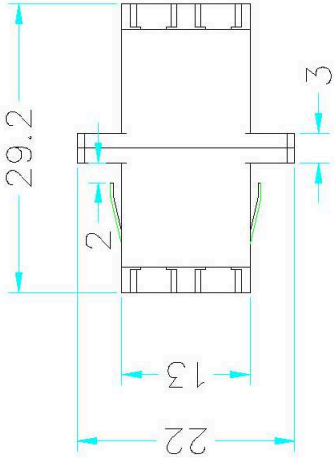

## Specifications:

1. Housing Material: Plastic , Green
2. Sleeve Material: Ceramic
3. Insertion Loss: <math>< 0.2\text{dB}@1310\text{nm}</math>  
Return Loss: <math>> 65\text{dB}@1310\text{nm}</math>
4. Durability(500matings):0.2dB Max.increase
5. RoHS compliant
6. Operating temperature: -25° C~ 70° C
7. Storage temperature:-40° C~80° C
8. with snap-in fixing

**RoHS  
compliant**

DESCRIPTIONS: LC Singlemode APC Duplex Adapter, Plastic Housing, Green

Part No: 53343.31

Drawing No:

Page : 1 of 1