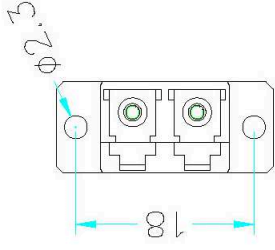

## Specifications:

1. Housing Material: Plastic , Green
2. Sleeve Material: Ceramic
3. Insertion Loss: <math>< 0.2\text{dB}@1310\text{nm}</math>  
Return Loss: <math>> 65\text{dB}@1310\text{nm}</math>
4. Durability(500matings):0.2dB Max.increase
5. RoHS compliant
6. Operating temperature: -25° C~ 70° C
7. Storage temperature:-40° C~80° C
8. with snap-in fixing

**RoHS  
compliant**

DESCRIPTIONS: LC Singlemode APC Duplex Adapter, Plastic Housing, Green

Part No: 53343.31

Drawing No:

Page : 1 of 1