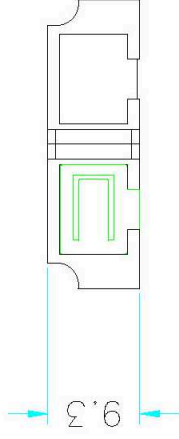

## Specifications:

1. Housing Material: Plastic , Green
2. Sleeve Material: Ceramic
3. Insertion Loss: <math>< 0.2\text{dB}@1310\text{nm}</math>  
Return Loss: <math>> 65\text{dB}@1310\text{nm}</math>
4. Durability(500matings):0.2dB Max.increase
5. RoHS compliant
6. Operating temperature: -25° C~ 70° C
7. Storage temperature:-40° C~80° C
8. with snap-in fixing