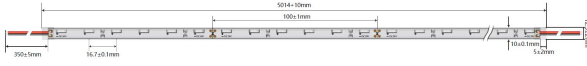

Accessories

Part No.	Name
93682	Mean Well Power Supply - 24V 150W Dimmable IP65