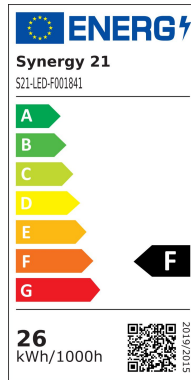

Synergy 21 LED Flex Strip 60 NW DC24V 24W IP65 CRI>90 sideview

| | |
|----------------------------|------------|
| kwh/1000h: | 26,40 |
| Lumens: | 2350 |
| Watt: | 24,0 |
| Nominal Service Life: | 35000 Std. |
| Switching Cycles: | 50000 |
| Opt. Ambient Temperature.: | 25 °C |

Synergy 21 LED Flex Strip

Length: 5m
Voltage: 24V,
Watt: 4,8W/m, 24W
Light colour: nw, 4500K, CRI>90
Brightness: 470lm/m, total: 2350lm
Beam angle: 120°
Protection class: IP65
Number of LEDs: 60 SMD/m, total: 300LEDs
Dimensions: 5000*8*3 mm
PCB colour: white, open cable end red black (350±5mm)
Working temperature: -25°C to +50°C
Can be shortened every 6 LEDs 10cm
Adhesive tape: yes 3M on the back

Energy efficiency class: A+
kWh/1000h: 26.4

Strip can be shortened at the cut marks with sharp scissors.
!Attention! Strip must first be checked for functionality.
Only split the strip when no current is present.

Attributes

| Attribute | Value |
|-----------------------|-----------------------|
| Abstrahlwinkel: | 120 |
| Ampere: | 1 |
| CC oder CV: | CV |
| CRI: | >90 |
| Dimmbar: | abhängig vom Netzteil |
| LED Strip Klebeband: | ja |
| LED Strip Breite: | 8 |
| LED Strip Höhe: | 3 |
| LED Strip Klebeband: | ja |
| LED Strip kürzbar: | 100 |
| LED Strip Länge: | 5000 |
| Lichtfabe in Kelvin: | 4500 |
| Lichtfarbe: | neutralweiß |
| Lichtfarbe in Kelvin: | 4500 |
| Lichtfarbe Name: | neutralweiß |
| Lumen: | 2350 |
| Schutzklasse: | IP65 |
| Volt: | 24 |
| Weight: | 0.35 Kg |
| Warranty: | 60.00 Months |