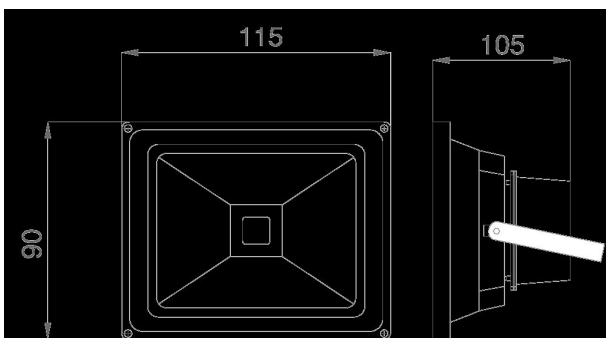

Attributes

Attribute	Value
Abstrahlwinkel:	120
Betriebstemperatur:	-25°C bis +55°C
CRI:	>80
Dimmbar:	TRIAC
Grösse:	115*90*105
LED - Gehäusefarbe:	grau
LED - Gehäusematerial:	Aluminium
Lichtfarbe:	warmweiß
Lichtfarbe in Kelvin:	3000
Lumen:	800
Schutzklasse:	IP65
Volt:	230
Weight:	0.69 Kg
Warranty:	60.00 Months

Additional Images