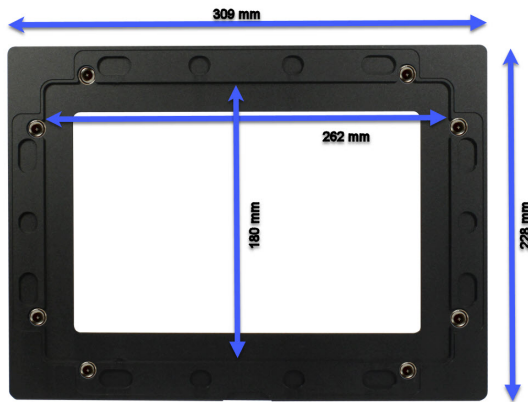

EAN CODE

Single bezel in white, narrow for optional mounting frame (195007).
Cover rests on surface, flush with frame and wall. Magnets screwable recessed in bezel, not protruding.

The new high-quality aluminum panels have been completely redesigned and are now flush with the mounting frame. This ensures an almost flush wall closure. The distance between the bezel and the touchscreen has been reduced to a minimum, making it easier to operate in the peripheral areas.

Additional Images

Accessories

Part No.	Name
198301	VESA Standfuß Halterung höhenverstellbar für Tablet, Display
198302	VESA Standfuß Halterung höhenverstellbar für Tablet, Display
104257	VESA Wandhalterung Flepo - omicron-1 für Tablet, Monitore
104258	VESA Wandhalterung Flepo - omicron-2 für Tablet, Monitore
146334	VESA wall mount for tablet, monitors very flat with securing
149144	VESA Adapterplatte Mini-PC an VESA Monitor-Halterung
161472	VESA Desktop Standfuß Halterung Flex für Tablet, Display, Mo
174452	VESA desktop stand mount Flex for tablet
195007	ALLNET Touch Display Tablet 10 Zoll zbh. Wandmontage Einbaurahmen für Unterputz/Hohlraum aufliegend