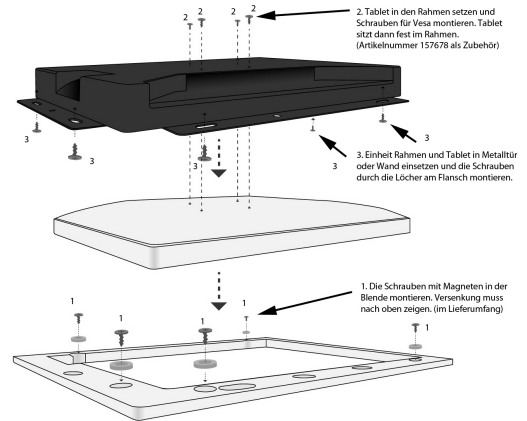

EAN CODE

Single bezel in white, narrow for optional mounting frame (195007).
Cover rests on surface, flush with frame and wall. Magnets screwable recessed in bezel, not protruding.

The new high-quality aluminum panels have been completely redesigned and are now flush with the mounting frame. This ensures an almost flush wall closure. The distance between the bezel and the touchscreen has been reduced to a minimum, making it easier to operate in the peripheral areas.

Additional Images

Accessories

Part No.	Name
198301	VESA Standfuß Halterung höhenverstellbar für Tablet, Display
198302	VESA Standfuß Halterung höhenverstellbar für Tablet, Display
104257	VESA Wandhalterung Flepo - omicron-1 für Tablet, Monitore
104258	VESA Wandhalterung Flepo - omicron-2 für Tablet, Monitore
146334	VESA wall mount for tablet, monitors very flat with securing
149144	VESA Adapterplatte Mini-PC an VESA Monitor-Halterung
161472	VESA Desktop Standfuß Halterung Flex für Tablet, Display, Mo
174452	VESA desktop stand mount Flex for tablet
195007	ALLNET Touch Display Tablet 10 Zoll zbh. Wandmontage Einbaurahmen für Unterputz/Hohlraum aufliegend