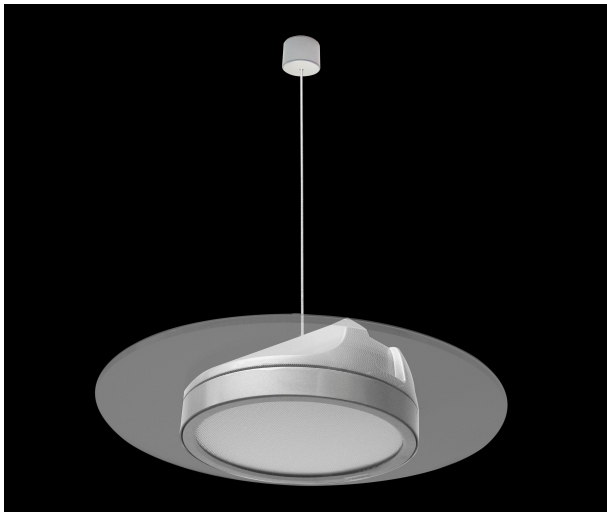

## Synergy 21 LED round light transparent 26W HL ww

kwh/1000h:	24,00
Lumens:	2450
Watt:	24,0
Nominal Service Life:	35000 Std.
Switching Cycles:	50000
Opt. Ambient Temperature.:	25 °C

Synergy 21 LED round luminaire transparent  
Light-conducting lampshade: round and suspended (HL)  
Connection: 200-240 V/AC  
Wattage: 26 watts  
Lumen: 2450lm  
CRI: >80  
Light colour: warm white  
Kelvin: 3000 ±200K  
Operating temperature: -20° +45° C  
Beam angle: 360°  
Size: Ø380mm  
Height: 88mm  
Weight: 2500 g  
Protection class: IP20 / IK05

### Mounting:

Ceiling box with ceiling bracket, steel cable  
2 screws and dowels included.

Please check whether the wall plugs are the right ones for your ceiling!

Energy efficiency class: A+

kWh/1000h: 24

## Attributes

Attribute	Value
Abstrahlwinkel:	360
Betriebstemperatur:	-20 bis +45
CRI:	>80
Dimmbar:	nein
Grösse:	Ø380*88
LED - Gehäusefarbe:	transparent
LED - Gehäusematerial:	Kunststoff
Lichtfarbe:	warmweiß
Lichtfarbe in Kelvin:	3000
Lumen:	2450
Schutzklasse:	IP20
Volt:	230
Weight:	2.5 Kg
Warranty:	60.00 Months

## Additional Images

Dimension and Illumination Diagram

Height	Beam/Diameter	Angle: 158.05deg	Diameter
1.0m	75.22/1222lx		764.45mm
2.0m	18.76/309.7lx		1493.16mm
3.0m	8.346/124.8lx		2219.25mm
4.0m	4.696/70.13lx		2885.44mm
5.0m	2.655/46.82lx		3732.05mm