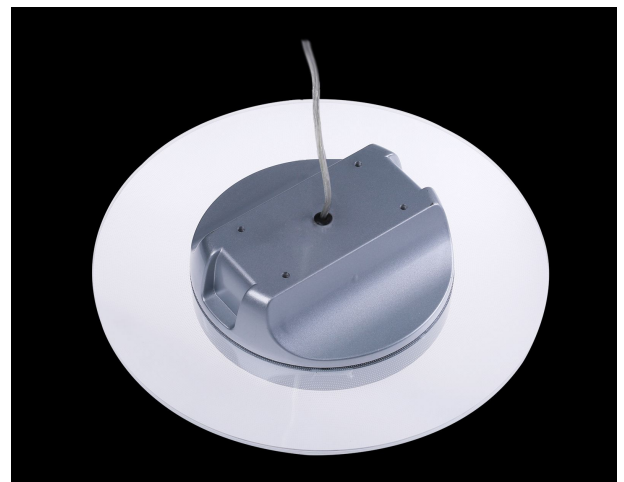

Attributes

Attribute	Value
Abstrahlwinkel:	360
Betriebstemperatur:	-20 bis +45
CRI:	>80
Dimmbar:	nein
Grösse:	Ø380*88
LED - Gehäusefarbe:	transparent
LED - Gehäusematerial:	Kunststoff
Lichtfarbe:	warmweiß
Lichtfarbe in Kelvin:	3000
Lumen:	2450
Schutzklasse:	IP20
Volt:	230
Weight:	2.5 Kg
Warranty:	60.00 Months

Additional Images