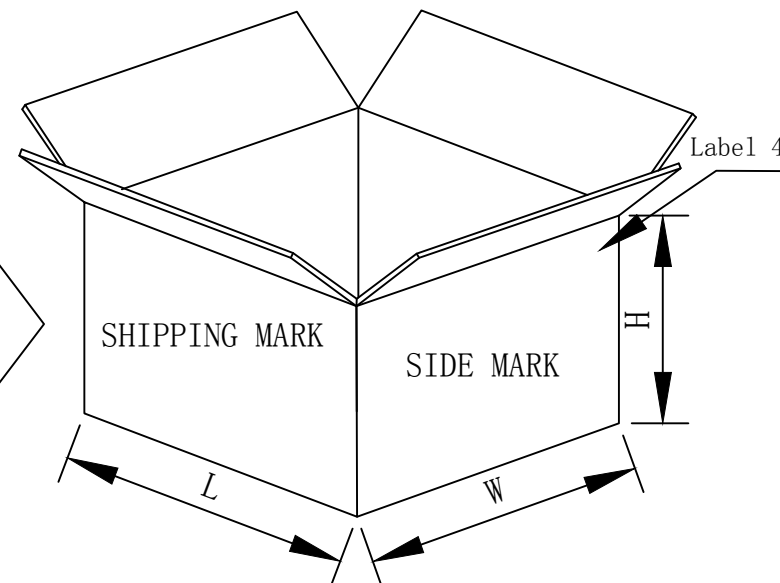

Label 4 Sample

Item No: S216700 118543
LWL-Patchkabel 0,5m, LC-LC, 50/125um, OM3, Uniboot, Synergy 21
Reach and RoHS II
10 PCS/PE CE

Label 2 Sample

217mm*217mm*220mm

450mm*450mm*250mm

LWL-Patch cable 0,5m, LC-LC, 50/125um, OM3, Uniboot, Synergy 21-
Item No: S216700 118543
Q'TY: xxxPCS