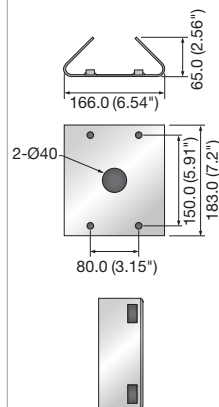

# PTZ/Dome Mounts

							
	SBP-300CM	SBP-300LM	SBP-300PM	SBP-300KM	SBP-300HM1	SBP-301HM2	SBP-301HM3
Materials	Aluminum + SECC	Aluminum + SECC	SECC	SECC	Aluminum	Aluminum	Aluminum
Dimensions (WxHxD)	Ø130.0 x 305.5mm (Ø5.12" x 12.03")	297.0 x 897.0 x 668.0mm (11.69" x 35.31" x 26.3")	166.0 x 183.0 x 65.0mm (6.54" x 7.2" x 2.56")	115.0 x 183.0 x 100.0mm (4.53" x 7.2" x 3.94")	Ø178.0 x 53.0mm (Ø7.01" x 2.09")	Ø144.0 x 51.0mm (Ø5.67" x 2.01")	Ø155.4 x 55.0mm (Ø6.12" x 2.17")
Pipe Thread	1 1/2" PF	1 1/2" PF	N/A	N/A	N/A	N/A	N/A
Weight	700g (1.54 lb)	3.5Kg (7.72 lb)	1.4Kg (3.09 lb)	2.2Kg (4.85 lb)	500g (1.1 lb)	500g (1.1 lb)	500g (1.1 lb)
Color	Ivory	Ivory	Ivory	Ivory	Ivory	Ivory	Ivory
Applicable Model	SCP-3430H/3371H SCP-3370TH/3370H SCP-3250H/3120VH SCP-2430H/2373H/2371H SCP-2370TH/2370H SCP-2370RH/2330H SCP-2273H/2271H SCP-2270H/2250H SNP-6321H/6320H/6201H SNP-6200RH/6200H SNP-5430H/5321H SNP-5300H/5200H SNP-3371TH/3371H SNP-3302H/3120VH	SCP-3430H/3371H SCP-3370TH/3370H SCP-3250H/3120VH SCP-2430H/2373H/2371H SCP-2370TH/2370H SCP-2370RH/2330H SCP-2273H/2271H SCP-2270H/2250H SNP-6321H/6320H/6201H SNP-6200RH/6200H SNP-5430H/5321H SNP-5300H/5200H SNP-3371TH/3371H SNP-3302H/3120VH	SBP-300WM1 SBP-300WM SBP-300B	SBP-300WM1 SBP-300WM SBP-300B	SCP-3430/3370 SCP-3250/3120 SCP-2430/2370 SCP-2330 SCP-2270/2250/2120 SNP-6200 SNP-5200 SNP-3371/3302/3120 SBP-300WM1/300WM SBP-300CM/300LM	SCD-6081R/6080 SCV-5083R/5083/5082 SCV-3083/3082/3081 SCV-2082R/2081R/2081 SND-7084R/7084/7082 SND-6084R/6084/6083 SND-5084R/5084/5083 SND-5080 SND-3082 SNV-1080R/1080 SBP-300WM1/300WM SBP-300CM/300LM	SCP-3371/2373/2273 SCP-2371/2271 SCV-3120/3080/2120 SCV-2080R/2080/2060 SNP-6321/6320/6201 SNP-5430/5321/5300 SNV-7082/7080R/7080 SNV-5080 SNV-3120/3082 SBP-300WM1/300WM SBP-300CM/300LM

## Dimensions

Unit : mm (inch)

SBP-300CM

SBP-300LM

SBP-300PM

SBP-300KM

SBP-300HM1

SBP-301HM2