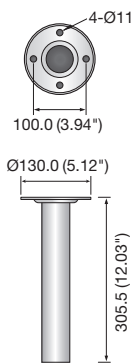

# PTZ/Dome Mounts

							
	SBP-300CM	SBP-300LM	SBP-300PM	SBP-300KM	SBP-300HM1	SBP-301HM2	SBP-301HM3
Materials	Aluminum + SECC	Aluminum + SECC	SECC	SECC	Aluminum	Aluminum	Aluminum
Dimensions (WxHxD)	Ø130.0 x 305.5mm (Ø5.12" x 12.03")	297.0 x 897.0 x 668.0mm (11.69" x 35.31" x 26.3")	166.0 x 183.0 x 65.0mm (6.54" x 7.2" x 2.56")	115.0 x 183.0 x 100.0mm (4.53" x 7.2" x 3.94")	Ø178.0 x 53.0mm (Ø7.01" x 2.09")	Ø144.0 x 51.0mm (Ø5.67" x 2.01")	Ø155.4 x 55.0mm (Ø6.12" x 2.17")
Pipe Thread	1 1/2" PF	1 1/2" PF	N/A	N/A	N/A	N/A	N/A
Weight	700g (1.54 lb)	3.5Kg (7.72 lb)	1.4Kg (3.09 lb)	2.2Kg (4.85 lb)	500g (1.1 lb)	500g (1.1 lb)	500g (1.1 lb)
Color	Ivory	Ivory	Ivory	Ivory	Ivory	Ivory	Ivory
Applicable Model	SCP-3430H/3371H SCP-3370TH/3370H SCP-3250H/3120VH SCP-2430H/2373H/2371H SCP-2370TH/2370H SCP-2370RH/2330H SCP-2273H/2271H SCP-2270H/2250H SNP-6321H/6320H/6201H SNP-6200RH/6200H SNP-5430H/5321H SNP-5300H/5200H SNP-3371TH/3371H SNP-3302H/3120VH	SCP-3430H/3371H SCP-3370TH/3370H SCP-3250H/3120VH SCP-2430H/2373H/2371H SCP-2370TH/2370H SCP-2370RH/2330H SCP-2273H/2271H SCP-2270H/2250H SNP-6321H/6320H/6201H SNP-6200RH/6200H SNP-5430H/5321H SNP-5300H/5200H SNP-3371TH/3371H SNP-3302H/3120VH	SBP-300WM1 SBP-300WM SBP-300B	SBP-300WM1 SBP-300WM SBP-300B	SCP-3430/3370 SCP-3250/3120 SCP-2430/2370 SCP-2330 SCP-2270/2250/2120 SNP-6200 SNP-5200 SNP-3371/3302/3120 SBP-300WM1/300WM SBP-300CM/300LM	SCD-6081R/6080 SCV-5083R/5083/5082 SCV-3083/3082/3081 SCV-2082R/2081R/2081 SND-7084R/7084/7082 SND-6084R/6084/6083 SND-5084R/5084/5083 SND-5080 SND-3082 SNV-1080R/1080 SBP-300WM1/300WM SBP-300CM/300LM	SCP-3371/2373/2273 SCP-2371/2271 SCV-3120/3080/2120 SCV-2080R/2080/2060 SNP-6321/6320/6201 SNP-5430/5321/5300 SNV-7082/7080R/7080 SNV-5080 SNV-3120/3082 SBP-300WM1/300WM SBP-300CM/300LM

## Dimensions

Unit : mm (inch)

SBP-300CM

SBP-300LM

SBP-300PM

SBP-300KM

SBP-300HM1

SBP-301HM2