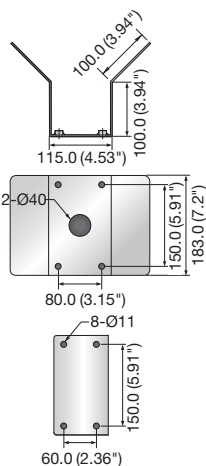

# PTZ/Dome Mounts

							
	SBP-300CM	SBP-300LM	SBP-300PM	SBP-300KM	SBP-300HM1	SBP-301HM2	SBP-301HM3
Materials	Aluminum + SECC	Aluminum + SECC	SECC	SECC	Aluminum	Aluminum	Aluminum
Dimensions (WxHxD)	Ø130.0 x 305.5mm (Ø5.12" x 12.03")	297.0 x 897.0 x 668.0mm (11.69" x 35.31" x 26.3")	166.0 x 183.0 x 65.0mm (6.54" x 7.2" x 2.56")	115.0 x 183.0 x 100.0mm (4.53" x 7.2" x 3.94")	Ø178.0 x 53.0mm (Ø7.01" x 2.09")	Ø144.0 x 51.0mm (Ø5.67" x 2.01")	Ø155.4 x 55.0mm (Ø6.12" x 2.17")
Pipe Thread	1 1/2" PF	1 1/2" PF	N/A	N/A	N/A	N/A	N/A
Weight	700g (1.54 lb)	3.5Kg (7.72 lb)	1.4Kg (3.09 lb)	2.2Kg (4.85 lb)	500g (1.1 lb)	500g (1.1 lb)	500g (1.1 lb)
Color	Ivory	Ivory	Ivory	Ivory	Ivory	Ivory	Ivory
Applicable Model	SCP-3430H/3371H SCP-3370TH/3370H SCP-3250H/3120VH SCP-2430H/2373H/2371H SCP-2370TH/2370H SCP-2370RH/2330H SCP-2273H/2271H SCP-2270H/2250H SNP-6321H/6320H/6201H SNP-6200RH/6200H SNP-5430H/5321H SNP-5300H/5200H SNP-3371TH/3371H SNP-3302H/3120VH	SCP-3430H/3371H SCP-3370TH/3370H SCP-3250H/3120VH SCP-2430H/2373H/2371H SCP-2370TH/2370H SCP-2370RH/2330H SCP-2273H/2271H SCP-2270H/2250H SNP-6321H/6320H/6201H SNP-6200RH/6200H SNP-5430H/5321H SNP-5300H/5200H SNP-3371TH/3371H SNP-3302H/3120VH	SBP-300WM1 SBP-300WM SBP-300B	SBP-300WM1 SBP-300WM SBP-300B	SCP-3430/3370 SCP-3250/3120 SCP-2430/2370 SCP-2330 SCP-2270/2250/2120 SNP-6200 SNP-5200 SNP-3371/3302/3120 SBP-300WM1/300WM SBP-300CM/300LM	SCD-6081R/6080 SCV-5083R/5083/5082 SCV-3083/3082/3081 SCV-2082R/2081R/2081 SND-7084R/7084/7082 SND-6084R/6084/6083 SND-5084R/5084/5083 SND-5080 SND-3082 SNV-1080R/1080 SBP-300WM1/300WM SBP-300CM/300LM	SCP-3371/2373/2273 SCP-2371/2271 SCV-3120/3080/2120 SCV-2080R/2080/2060 SNP-6321/6320/6201 SNP-5430/5321/5300 SNV-7082/7080R/7080 SNV-5080 SNV-3120/3082 SBP-300WM1/300WM SBP-300CM/300LM

## Dimensions

Unit : mm (inch)

SBP-300CM

SBP-300LM

SBP-300PM

SBP-300KM

SBP-300HM1

SBP-301HM2