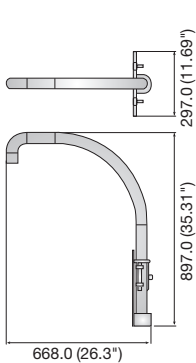

# PTZ/Dome Mounts

							
	SBP-300CM	SBP-300LM	SBP-300PM	SBP-300KM	SBP-300HM1	SBP-301HM2	SBP-301HM3
Materials	Aluminum + SECC	Aluminum + SECC	SECC	SECC	Aluminum	Aluminum	Aluminum
Dimensions (WxHxD)	Ø130.0 x 305.5mm (Ø5.12" x 12.03")	297.0 x 897.0 x 668.0mm (11.69" x 35.31" x 26.3")	166.0 x 183.0 x 65.0mm (6.54" x 7.2" x 2.56")	115.0 x 183.0 x 100.0mm (4.53" x 7.2" x 3.94")	Ø178.0 x 53.0mm (Ø7.01" x 2.09")	Ø144.0 x 51.0mm (Ø5.67" x 2.01")	Ø155.4 x 55.0mm (Ø6.12" x 2.17")
Pipe Thread	1 1/2" PF	1 1/2" PF	N/A	N/A	N/A	N/A	N/A
Weight	700g (1.54 lb)	3.5Kg (7.72 lb)	1.4Kg (3.09 lb)	2.2Kg (4.85 lb)	500g (1.1 lb)	500g (1.1 lb)	500g (1.1 lb)
Color	Ivory	Ivory	Ivory	Ivory	Ivory	Ivory	Ivory
Applicable Model	SCP-3430H/3371H SCP-3370TH/3370H SCP-3250H/3120VH SCP-2430H/2373H/2371H SCP-2370TH/2370H SCP-2370RH/2330H SCP-2273H/2271H SCP-2270H/2250H SNP-6321H/6320H/6201H SNP-6200RH/6200H SNP-5430H/5321H SNP-5300H/5200H SNP-3371TH/3371H SNP-3302H/3120VH	SCP-3430H/3371H SCP-3370TH/3370H SCP-3250H/3120VH SCP-2430H/2373H/2371H SCP-2370TH/2370H SCP-2370RH/2330H SCP-2273H/2271H SCP-2270H/2250H SNP-6321H/6320H/6201H SNP-6200RH/6200H SNP-5430H/5321H SNP-5300H/5200H SNP-3371TH/3371H SNP-3302H/3120VH	SBP-300WM1 SBP-300WM SBP-300B	SBP-300WM1 SBP-300WM SBP-300B	SCP-3430/3370 SCP-3250/3120 SCP-2430/2370 SCP-2330 SCP-2270/2250/2120 SNP-6200 SNP-5200 SNP-3371/3302/3120 SBP-300WM1/300WM SBP-300CM/300LM	SCD-6081R/6080 SCV-5083R/5083/5082 SCV-3083/3082/3081 SCV-2082R/2081R/2081 SND-7084R/7084/7082 SND-6084R/6084/6083 SND-5084R/5084/5083 SND-5080 SND-3082 SNV-1080R/1080 SBP-300WM1/300WM SBP-300CM/300LM	SCP-3371/2373/2273 SCP-2371/2271 SCV-3120/3080/2120 SCV-2080R/2080/2060 SNP-6321/6320/6201 SNP-5430/5321/5300 SNV-7082/7080R/7080 SNV-5080 SNV-3120/3082 SBP-300WM1/300WM SBP-300CM/300LM

## Dimensions

Unit : mm (inch)

SBP-300CM

SBP-300LM

SBP-300PM

SBP-300KM

SBP-300HM1

SBP-301HM2