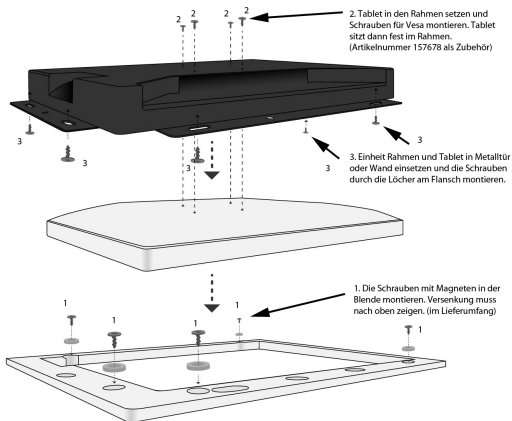

Part No.: 151701
Vendor Part No.: ALL_Tablet_Blend_silver_21inch

ALLNET Touch Display Tablet 21 inch installation set

EAN CODE

Bezel and mounting frame for 21" inch tablet

Color silver/silver

The bezel is magnetically fixed on the mounting frame. The magnets must be mounted on the bezel. Please keep in mind that the speakers of the tablet are located on the back of the tablet and thus the quality and volume of the sound options will be limited once the tablet is installed in a wall.

The tablet is screwed to the frame via the vesa mount and then mounted with it in a drywall or wooden wall. Walls are of course also possible, but are only recommended to a limited extent due to possible heat accumulation.

Additional Images

Accessories

Part No.	Name
146334	VESA wall mount for tablet, monitors very flat with securing
104257	VESA Wandhalterung Flepo - omicron-1 für Tablet, Monitore
104258	VESA Wandhalterung Flepo - omicron-2 für Tablet, Monitore
151668	ALLNET Touch Display Tablet 21 inch mounting frame
186548	ALLNET PoE Injector Gigabit PoE & PoE+ (15,4W/30W) / plastic
157678	ALLNET Touch Display Tablet zbh. Schrauben Set 4xM3 u. 4xM4 zur Befestigung an Vesa Halterung
198301	VESA Standfuß Halterung höhenverstellbar für Tablet, Display
198302	VESA Standfuß Halterung höhenverstellbar für Tablet, Display
149144	VESA Adapterplatte Mini-PC an VESA Monitor-Halterung
161472	VESA Desktop Standfuß Halterung Flex für Tablet, Display, Mo
174452	VESA desktop stand mount Flex for tablet