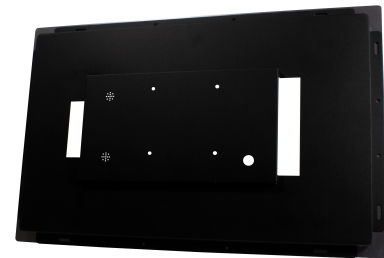

Part No.: 151701
Vendor Part No.: ALL_Tablet_Blend_silver_21inch

ALLNET Touch Display Tablet 21 inch installation set

EAN CODE

Bezel and mounting frame for 21" inch tablet

Color silver/silver

The bezel is magnetically fixed on the mounting frame. The magnets must be mounted on the bezel. Please keep in mind that the speakers of the tablet are located on the back of the tablet and thus the quality and volume of the sound options will be limited once the tablet is installed in a wall.

The tablet is screwed to the frame via the vesa mount and then mounted with it in a drywall or wooden wall. Walls are of course also possible, but are only recommended to a limited extent due to possible heat accumulation.

Additional Images

Accessories

Part No.	Name
146334	VESA wall mount for tablet, monitors very flat with securing
104257	VESA Wandhalterung Flepo - omicron-1 für Tablet, Monitore
104258	VESA Wandhalterung Flepo - omicron-2 für Tablet, Monitore
151668	ALLNET Touch Display Tablet 21 inch mounting frame
186548	ALLNET PoE Injector Gigabit PoE & PoE+ (15,4W/30W) / plastic
157678	ALLNET Touch Display Tablet zbh. Schrauben Set 4xM3 u. 4xM4 zur Befestigung an Vesa Halterung
198301	VESA Standfuß Halterung höhenverstellbar für Tablet, Display
198302	VESA Standfuß Halterung höhenverstellbar für Tablet, Display
149144	VESA Adapterplatte Mini-PC an VESA Monitor-Halterung
161472	VESA Desktop Standfuß Halterung Flex für Tablet, Display, Mo
174452	VESA desktop stand mount Flex for tablet