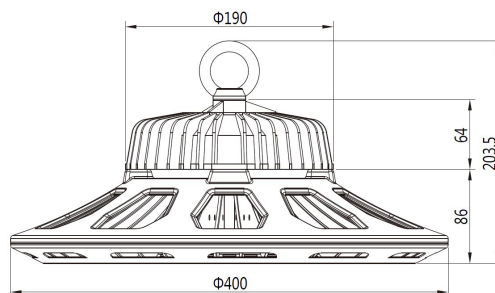

Product Description

1. 1, Compact and fasion design .Light weighted : 4.80kg
2. 2, Philips 3030 LED as light source , CR>80Ra
3. 3, MEAN WELL HBG Series power supply . PF>0.95
4. 4, High lumen efficiency : 135lm/w
5. 5, 5 years warranty .

Performance Summary

Input Power: 80W, 100W, 150W, 200W, 230W
CRI: >70Ra/80Ra
CCT: 3000k-6500K
Input Voltage:90-305Vac
Limited Warranty :5 years' warranty
High Efficacy Lifetime: 50000hours
Dimming:Non-dimmable & 1-10V Dimmable
Working Temperature : - 20°C – +45 °C(Amb)

Accessories

Part No.	Name
139692	Synergy 21 LED Spot Pendelleuchte UFO zub. Radar Kit L
142948	Synergy 21 LED spot pendant light UFO add. Wall bracket for UFO size L bracket long
142947	Synergy 21 LED spot pendant light UFO add. Wall bracket for UFO size L bracket short
144400	Synergy 21 LED spot pendant light UFO add. Ball cage L
148949	Synergy 21 LED spot pendant light UFO add. Lampshade L
148726	Synergy 21 - Waterproof connector 1:1