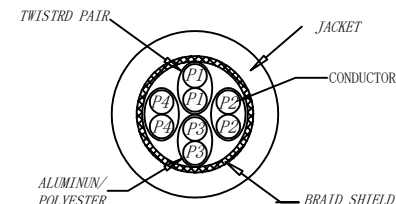

CAT.6 S/FTP LSZH 250MHz ISO/IEC 11801 & EN50173-1 & ANSI/TIA-568-C.2 www.Synergy21.de **CE**

PIN OUT

MATERIAL LIST

⑥	LABEL	NO DRY GLUE LABEL	1	
⑤	MINI TIE	PE MINI TIE (POSSESS METAL) COLOUR SEE THE CHART	2	
④	POLYETHYLENE BAG	SYNERGY 21 SLIP PE BAG	1	
③	CABLE	CAT.6 S/FTP 27AWG(BC*1P+AL-FOIL)*4+Braid (AL-MG) JACKET:LSZH OD:5.8±0.2mm COLOUR SEE THE CHART	1	
②	Over mold	80A PVC, COLOR:SEE THE CHART	2	
①	Plug	RJ45 8P8C'S SHIELDED , THE SHELL PLATED NICKEL , PIN GOLD PLATED 3u" RED/TRANSPARENT	2	
NO.	PARTS NAME	SPECIFICATION STANDARD	QT' Y	REMARK

NOTE:

- ELECTRICAL TEST:
 - 100% OPEN SHORT, MISS WIRE TEST
 - INSULATION RESISTANCE:DC 300V 10M Ohm;
 - CONTACTOR RESISTANCE:1 OHM per meter
- FLUKE TEST LIMIT:ISO11801 Channel Class E
- Operating temperature:-20°C~+75°C
- ROHS 3.0 AND REACH compliant
- Support PoE/PoE+/PoE++
- Packing:Synergy21 PE Bag+Label
- Minimum of the bending radius is 60mm
- Flame retardant (IEC60332-1-2)
Low smoke(IEC 61034)
Halogen free(IEC 60754-2)

Hasia		change "ROSH 2.0" to "ROSH 3.0"	2022-02-25	A7	SYNERGY 21					
		Add IEC60332-1-2	2021-01-23	A6						
		Increase the minimum bend radius	2018-11-30	A5						
		Change Moulding	2018-05-29	A4						
		CHANGE PACKING AND BOX MARK	2018-03-12	A3	CUSTOMER NO.		ITEM NO.	SEE THE CHART		
		ADD POE Information	2017-02-06	A2	PRODUCT NAME	CAT. 6 S/FTP PATCH CORD LSZH	manufacture country:	CHINA	UNIT	MM
BY	CHK	REVISION RECORD MODIFICATIONS	DATE	REV.	DRAWNBY	CHECKBY	APPOBY	DATE		
					SYNERGY 21	SYNERGY 21	SYNERGY 21	2015-01-20		