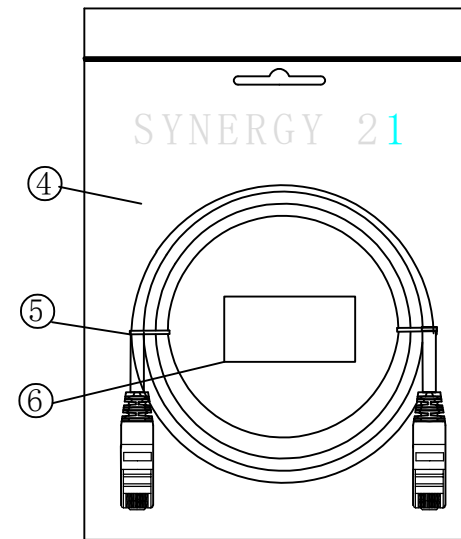

COLOR:BLUE PANTONE 647C		
ITEM	LENGTH/mm	PACKING
S215900	150±10	SYNERGY 21 A Bag
S216002	250±10	SYNERGY 21 A Bag
S216009	500±15	SYNERGY 21 A Bag
S216019	1000±30	SYNERGY 21 A Bag
S216029	1500±30	SYNERGY 21 A Bag
S216038	2000±30	SYNERGY 21 A Bag
S216048	3000±50	SYNERGY 21 A Bag
S216058	5000±200	SYNERGY 21 B Bag
S216068	7500±200	SYNERGY 21 B Bag
S216077	10000±200	SYNERGY 21 B Bag
S216086	15000±300	SYNERGY 21 C Bag
S216095	20000±300	SYNERGY 21 C Bag
S216104	25000±300	SYNERGY 21 C Bag
S216113	30000±300	SYNERGY 21 D Bag

COLOR:BLACK PANTONE BLACK 3C		
ITEM	LENGTH/mm	PACKING
S215907	150±10	SYNERGY 21 A Bag
S216001	250±10	SYNERGY 21 A Bag
S216008	500±15	SYNERGY 21 A Bag
S216018	1000±30	SYNERGY 21 A Bag
S216028	1500±30	SYNERGY 21 A Bag
S216037	2000±30	SYNERGY 21 A Bag
S216047	3000±50	SYNERGY 21 A Bag
S216057	5000±200	SYNERGY 21 B Bag
S216067	7500±200	SYNERGY 21 B Bag
S216076	10000±200	SYNERGY 21 B Bag
S216085	15000±300	SYNERGY 21 C Bag
S216094	20000±300	SYNERGY 21 C Bag
S216103	25000±300	SYNERGY 21 C Bag
S216112	30000±300	SYNERGY 21 D Bag

						SYNERGY 21						
						CUSTOMER NO.		ITEM NO.	SEE THE CHART			
						PRODUCT NAME	CAT. 6 S/FTP PATCH CORD	manufacture country:	CHINA	UNIT	MM	
						NEW	2015-01-20	A	DRAWNBY	CHECKBY	APPOBY	DATE
BY	CHK					REVISION RECORD MODIFICATIONS	DATE	REV.	SYNERGY 21	SYNERGY 21	SYNERGY 21	2015-01-20