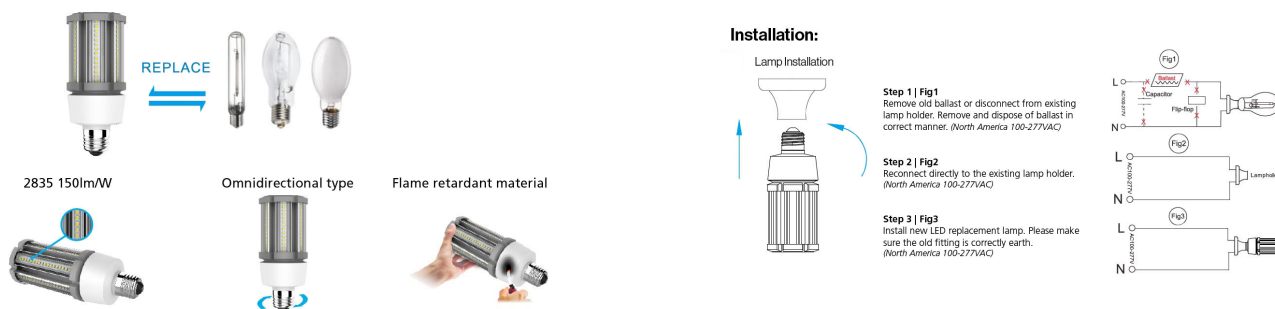

Attribute	Value
Abstrahlwinkel:	180
CRI:	>80
Dimmbar:	nein
Lichtfarbe:	neutralweiss
Lichtfarbe in Kelvin:	4500
Lumen:	2700
Schutzklasse:	IP64
Socket:	E27
Weight:	0.25 Kg
Warranty:	60.00 Months

Additional Images

Accessories

Part No.	Name
117502	Synergy 21 LED adapter for LED lamps E40->E40 long