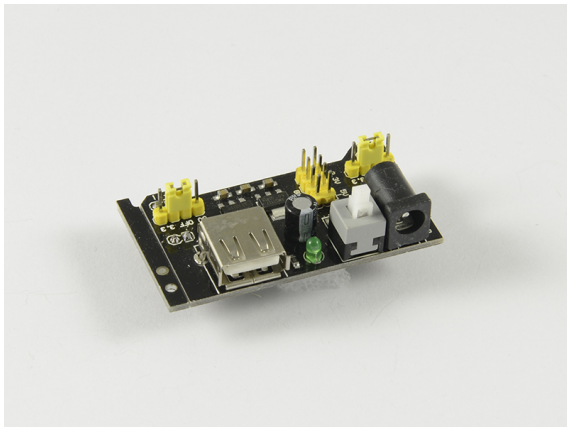

ALLNET 4duino Steckbrett Netzteil

>>> [Go to the shop article](#)

EAN CODE

4duino Bread Board power supply Module

A-11 (B31)

[Click here to discover more items from this category in our shop.](#)