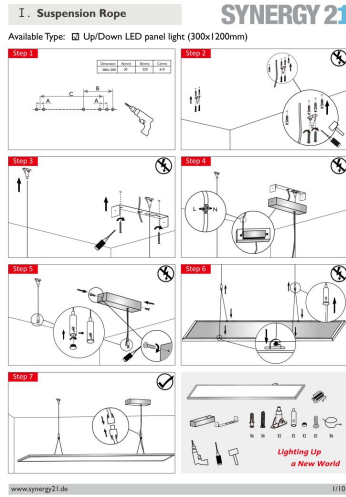

Frame colour: white  
Power consumption: 40Watt  
Number of lumens: 3600lm (total) 30%UP 70%DOWN  
Light colour: 6500k  
MacAdam/SDCM = 3  
Colour rendering: >CRI 80  
Beam angle: 240° (total)  
120°(downwards)  
120° (upwards)  
Protection class: IP20 and IK08  
Operating temperature: -20°C to +60°C (Amb.)  
Power supply: 1050mA, see accessories for power supply unit  
Size: 295mm x 1195mm x 15mm  
Mounting kit incl.

## Attributes

Attribute	Value
Abstrahlwinkel:	240
Ampere:	1.05
CRI:	80
Dimmbar:	Nein
Grösse:	300*1200
LED - Gehäusefarbe:	weiß
Lichtfarbe:	kaltweiß
Lichtfarbe in Kelvin:	6500
Lumen:	3600
Schutzklasse:	IP40
Weight:	2.3 Kg
Warranty:	60.00 Months

## Additional Images

**40W, 300\*1200mm**