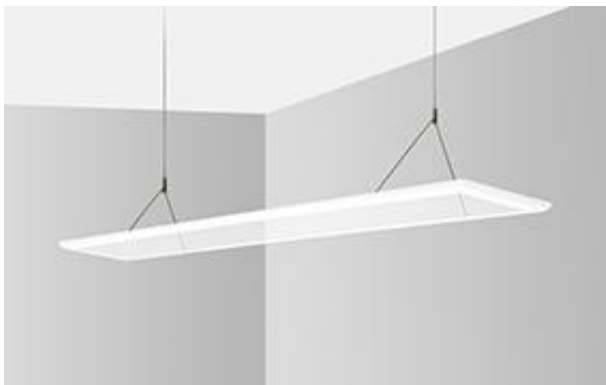

Attribute	Value
Abstrahlwinkel:	240
Ampere:	1.05
CRI:	80
Dimmbar:	Nein
Grösse:	300*1200
LED - Gehäusefarbe:	weiß
Lichtfarbe:	kaltweiß
Lichtfarbe in Kelvin:	6500
Lumen:	3600
Schutzklasse:	IP40
Weight:	2.3 Kg
Warranty:	60.00 Months

Additional Images

40W, 300*1200mm