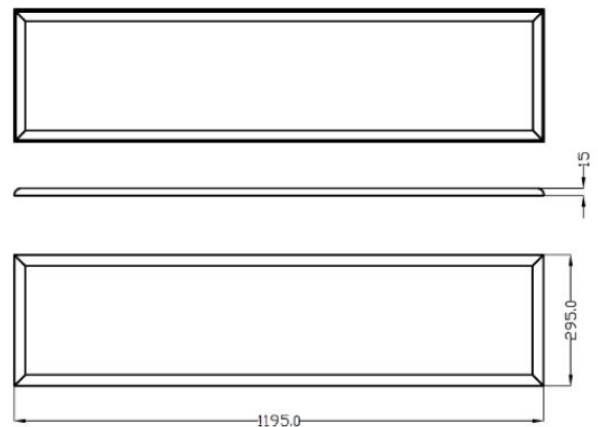

## Synergy 21 LED light panel 300\*1200 Up& Down PONTOS KW / W UGR

kwh/1000h:	44,00
Lumens:	3600
Watt:	40,0
Nominal Service Life:	35000 Std.
Switching Cycles:	50000
Opt. Ambient Temperature.:	25 °C

Ultra Slim LED Panel Light Model PONTOS UGR<19  
Suitable for ceiling suspension

Frame colour: white  
Power consumption: 40Watt  
Number of lumens: 3600lm (total) 30%UP 70%DOWN  
Light colour: 6500k  
MacAdam/SDCM = 3  
Colour rendering: >CRI 80  
Beam angle: 240° (total)  
120°(downwards)  
120° (upwards)  
Protection class: IP20 and IK08  
Operating temperature: -20°C to +60°C (Amb.)  
Power supply: 1050mA, see accessories for power supply unit  
Size: 295mm x 1195mm x 15mm  
Mounting kit incl.

## Attributes

Attribute	Value
Abstrahlwinkel:	240
Ampere:	1.05
CRI:	80
Dimmbar:	Nein
Grösse:	300*1200
LED - Gehäusefarbe:	weiß
Lichtfarbe:	kaltweiß
Lichtfarbe in Kelvin:	6500
Lumen:	3600
Schutzklasse:	IP40
Weight:	2.3 Kg
Warranty:	60.00 Months

## Additional Images

**40W, 300\*1200mm**