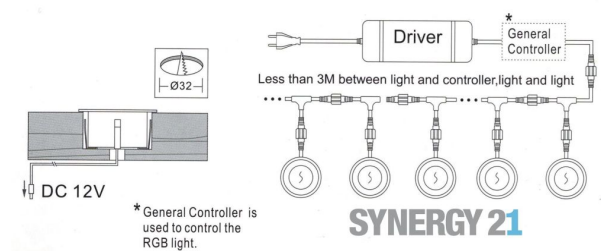

Attribute	Value
LED - Gehäusematerial:	Edelstahl
Lichtfarbe:	warmweiß
Schutzklasse:	IP67
Volt:	12
Weight:	0.032 Kg
Warranty:	24.00 Months

Additional Images