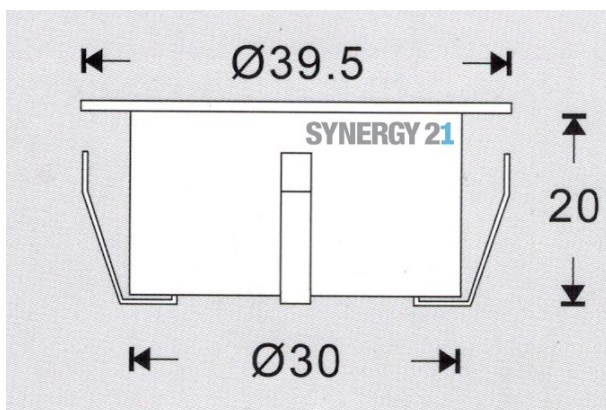

Attribute	Value
LED - Gehäusematerial:	Edelstahl
Lichtfarbe:	warmweiß
Schutzklasse:	IP67
Volt:	12
Weight:	0.032 Kg
Warranty:	24.00 Months

Additional Images