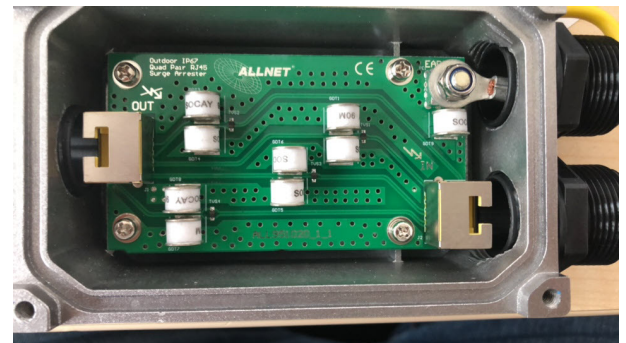

Accesorios

Número de artículo	Denominación
195544	ALLNET PoE Inyector Outdoor IEEE802.3bt (15,4W/30W/60W)
180817	ALLNET Switch unmanaged outdoor 3 Port Gigabit 100W / 3x PoE
92865	Synergy 21 Proyector LED 20W con PoE, IR, 120°