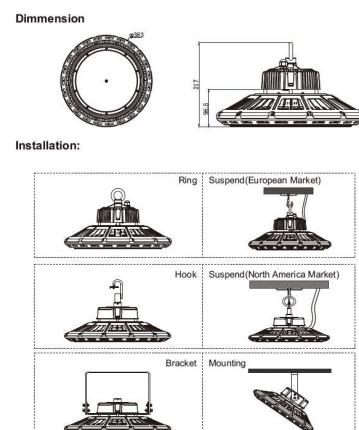

AC 90-305V/50-60Hz
Dimmable: no
Power: 200 Watt
Luminous flux: 26000 lm
Efficiency: 130lm/W
Beam angle: 120°
CRI Ra: > 80
Light colour: neutral white
Kelvin: 4500K ± 200K
Operating temperature: -40 to +55°C
Protection class: IP65, IK10, "D" mark according to EN 60598-2-24
Weight: 4.8kg
Diameter: 400mm
Complete height: 203.5mm

Additional Images

Product Description

- 1, Compact and fasion design .Light weighted : 4.80kg
- 2, Philips 3030 LED as light source , CR>80Ra
- 3, MEAN WELL HBG Series power supply . PF>0.95
- 4, High lumen efficiency : 135lm/w
- 5, 5 years warranty .