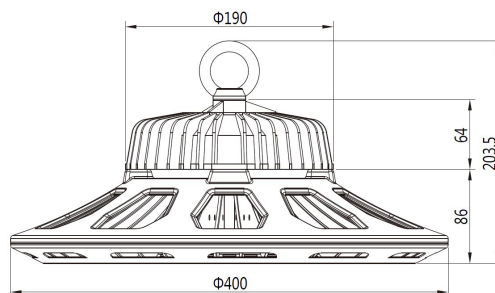

Product Description

1. 1, Compact and fasion design .Light weighted : 4.80kg
2. 2, Philips 3030 LED as light source , CR>80Ra
3. 3, MEAN WELL HBG Series power supply . PF>0.95
4. 4, High lumen efficiency : 135lm/w
5. 5, 5 years warranty .

Performance Summary

Input Power: 80W, 100W, 150W, 200W, 230W
CRI: >70Ra/80Ra
CCT: 3000k-6500K
Input Voltage:90-305Vac
Limited Warranty :5 years' warranty
High Efficacy L.lifetime: 50000hours
Dimming:Non-dimmable & 1-10V Dimmable
Working Temperature : - 20°C – +45 °C(Amb)

Accessories

Part No.	Name
139692	Synergy 21 LED Spot Pendelleuchte UFO zub. Radar Kit L
142948	Synergy 21 LED spot pendant light UFO add. Wall bracket for UFO size L bracket long
142947	Synergy 21 LED spot pendant light UFO add. Wall bracket for UFO size L bracket short
144400	Synergy 21 LED spot pendant light UFO add. Ball cage L
148949	Synergy 21 LED spot pendant light UFO add. Lampshade L
148726	Synergy 21 - Waterproof connector 1:1