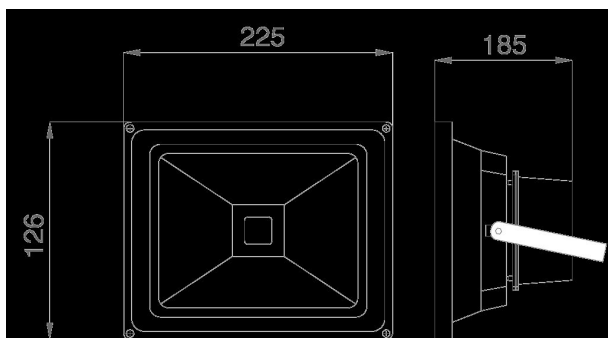

Attributes

Attribute	Value
Abstrahlwinkel:	120
Betriebstemperatur:	-25°C bis +55°C
CRI:	>80
Dimmbar:	TRIAC
Grösse:	126*225*185
LED - Gehäusefarbe:	schwarz
LED - Gehäusematerial:	Aluminium
Lichtfarbe:	kaltweiß
Lichtfarbe in Kelvin:	6500
Lumen:	4500
Schutzklasse:	IP65
Volt:	230
Weight:	2.3 Kg
Warranty:	60.00 Months

Additional Images