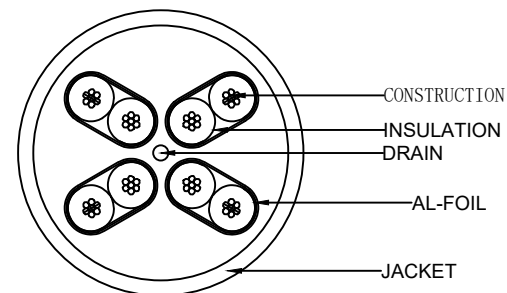

CAT6A U/FTP 4x2x32AWG/7 TPE/LSZH ISO11801 & EN50173 & ANSI/TIA568C.2 www.Synergy21.de **CE**

PIN OUT

MATERIAL LIST

NOTE:

1. Fluke Channel Test ISO 11801 channel Class Ea
2. ROHS 3.0 AND REACH compliant
3. Electrical test: 100% open short & miss wire test;
4. Operating temperature: -20°C ~ +75°C
5. Minimum of the bending radius is 30mm
6. Flame retardant (IEC60332-1-2)  
Low smoke (IEC 61034)  
Halogen free (IEC 60754-2)

NO.	PARTS NAME	SPECIFICATION STANDARD	QT' Y	REMARK
③	CABLE	CAT. 6A U/FTP CABLE (32AWG BC*1P+AL-FOIL)*4+DRAIN+JACKET:LSZH-TPE, OD:3.8±0.2mm	1	
②	Over mold	75A PVC	2	
①	Plug	RJ45 8P8C Shielded Plug, PIN GOLD PLATED 3u", THE SHELL PLATED NICKEL, TRANSPARENT BLUE	2	

Hasia		change ITEM NO.	2022-03-21	A3	SYNERGY 21					
Hasia		change "ROSH 2.0" to "ROSH 3.0"	2022-02-25	A2	CUSTOMER		ITEM NO.	See The Chart		
		Change the Jacket	2022-02-14	A1	PRODUCT NAME	Cat. 6A U/FTP Patch cord Slim Type LSZH-TPE	manufacture country:	CHINA	UNIT	MM
		NEW	2021-01-23	A	DRAWNBY	CHECKBY	APPROVE	DATE		
BY	CHK	REVISION RECORD MODIFICATION	DATE	REV.	SYNERGY 21	SYNERGY 21	SYNERGY 21	2021-01-23		

COLOR:GREEN PANTONE 3278C	
ITEM	LENGTH/mm
S217350V2	150±5
S217351V2	250±10
S217352V2	500±15
S217353V2	1000±20
S217354V2	1500±30
S217355V2	2000±30
S217356V2	3000±50
S217357V2	5000±100
S217358V2	7500±200
S217359V2	10000±200