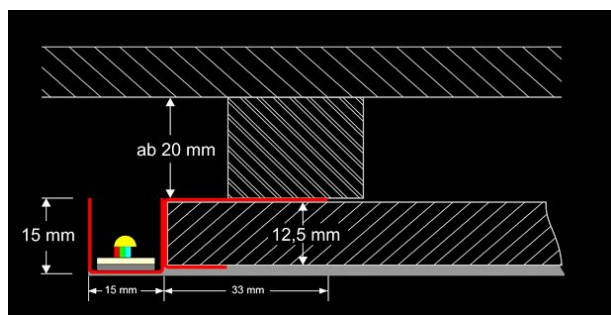

Accessories

Part No.	Name
150493	Synergy 21 LED profile, zinc sheet, accessories, magnetic tape