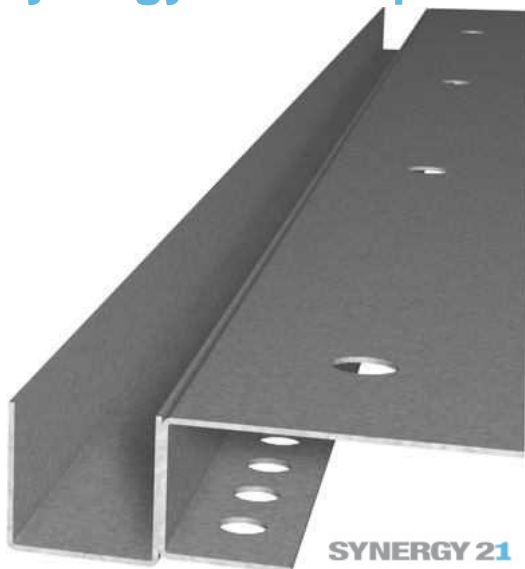

## Synergy 21 LED profile 200cm, sheet zinc TYPE-A

LED profile 200cm, sheet zinc  
STA1203 NA/ t=0.63  
2.0 metres / 12.5mm wide installation joint  
935g incl. primer.  
For LED strip up to 15mm

Suspension height: from 20mm  
Substructure CD profiles or wood  
Optional cover profiles