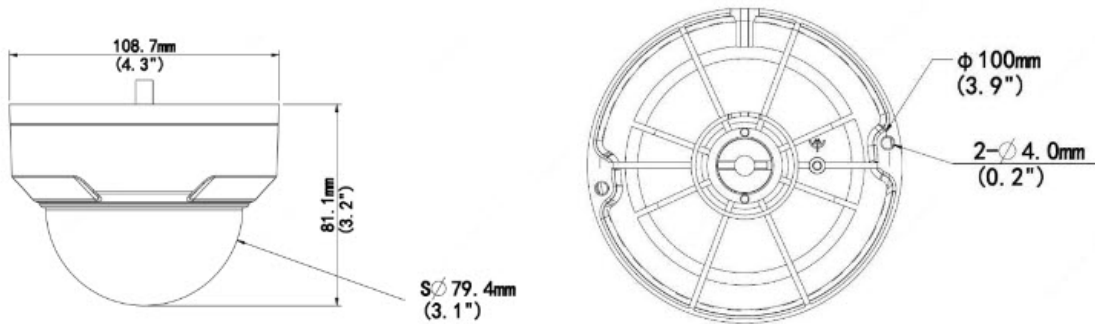

- High quality image with 5MP, 1/2.7"CMOS sensor
- 5MP (2880*1620)@ 30/25fps; 4MP (2560*1440)@ 30/25fps; 3MP (2304*1296) @30/25fps; 2MP (1920*1080) @30/25fps
- Ultra 265, H.265, H.264, MJPEG
- LightHunter technology ensures ultra-high image quality in low illumination environment
- 120dB true WDR technology enables clear image in strong light scene
- Support 9:16 Corridor Mode
- Alarm:1 in/1 out, Audio: 1 in/1 out
- Smart IR, up to 30m (98ft) IR distance
- Supports 256 G Micro SD card
- IK10 vandal resistant
- IP67 protection
- Support PoE power supply

Key Features

Dimensions

Technical Details:

ALL-CAM2488v3-LVEN					
Camera					
Sensor	1/2.7", 5.0 megapixel, progressive scan, CMOS				
Lens	4.0mm@F1.6				
DORI Distance	Lens (mm)	Detect (m)	Observe (m)	Recognize (m)	Identify (m)
	4.0	90.0	36.0	18.0	9.0
Angle of View (H)	78.7°				
Angle of View (V)	44.9°				
Angle of View (O)	89.2°				
Adjustment angle	Pan: 3° ~ 360°		Tilt: 0° ~ 68°		Rotate: 3° ~ 360°
Shutter	Auto/Manual, 1 ~ 1/100000s				
Minimum Illumination	Colour:0.003 Lux (F1.6, AGC ON) 0Lux with IR				
Day/Night	IR-cut filter with auto switch (ICR)				