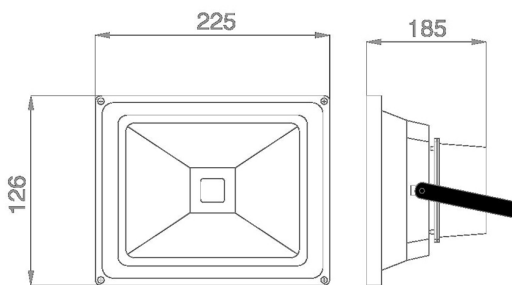

Attributes

Attribute	Value
Abstrahlwinkel:	120
Betriebstemperatur:	-25°C bis +55°C
CRI:	>80
Dimmbar:	TRIAC
Grösse:	126*225*185
LED - Gehäusefarbe:	schwarz
LED - Gehäusematerial:	Aluminium
Lichtfarbe:	warmweiß
Lichtfarbe in Kelvin:	3000
Lumen:	3750
Schutzklasse:	IP65
Volt:	230
Weight:	2.3 Kg
Warranty:	24.00 Months

Additional Images