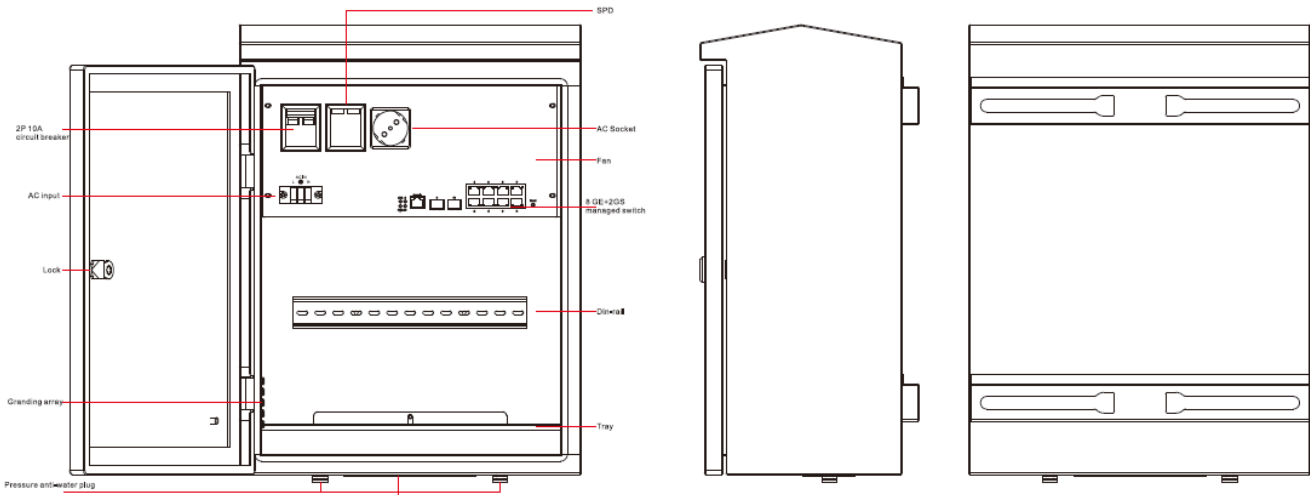

Technical Details:

Parameter	Specifications
Power input	AC100~240V, 50/60Hz, 10A
AC output	AC output 1 channel
Switch	8 Port RJ45 Gigabit Smart managed Industrial Switch 2x SFP Slot Gigabit
Circuit breaker	2P 10A
Connector	Made in Germany Icotek KEL-ER 24/10 Cable entry strip IP66 equipped
Powersupply	48VDC 240W Meanwell Powersupply
Lock	Key lock with protective cap with 2x key
Operating Temperature	-40°C ~ 75°C
Storage Temperature	-40°C ~ 85°C
Humidity (no condensation)	0~95%
Dimension(HxWxD)	500x380x220mm
Material	Metal
Colour	White
Net-weight	20kg

Attributes