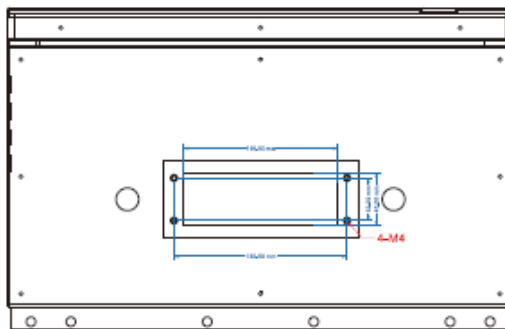

### Technical Details:

Parameter	Specifications
Power input	AC100~240V, 50/60Hz, 10A
AC output	AC output 1 channel
Switch	8 Port RJ45 Gigabit Smart managed Industrial Switch 2x SFP Slot Gigabit
Circuit breaker	2P 10A
Connector	Made in Germany Icotek KEL-ER 24/10 Cable entry strip IP66 equipped
Powersupply	48VDC 240W Meanwell Powersupply
Lock	Key lock with protective cap with 2x key
Operating Temperature	-40°C ~ 75°C
Storage Temperature	-40°C ~ 85°C
Humidity (no condensation)	0~95%
Dimension(HxWxD)	500x380x220mm
Material	Metal
Colour	White
Net-weight	20kg