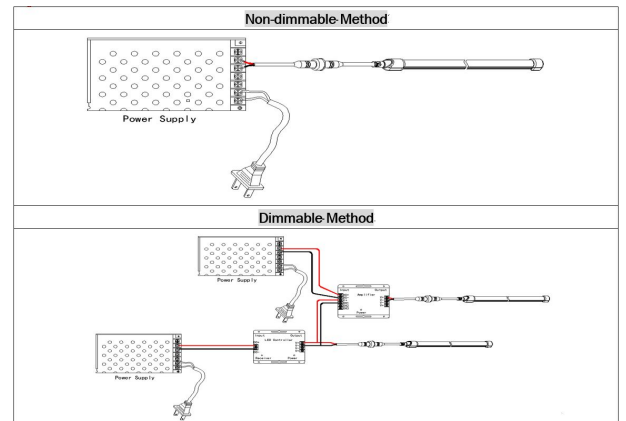

Length: 5m
Voltage: 24V,
Watt: 14W/m, 70W ±10%
Light colour: neutral white, 4500K, CRI>80
Brightness: 800lm/m, total: 4000lm ±10%
Beam angle: 120°
Protection class: IP40
Number of LEDs: 120/m, SMD2835
Dimensions: 5000*17*15 mm (L*W*H)
Working temperature: -20°C to +45°C
Can be shortened every 50mm
Adhesive tape: no

There are a variety of mounting options, such as clips, permanently elastic mounting adhesive, cable ties, etc.

See accessories

Please note that LED strips must also be cooled.

Make sure that the LED strip does not exceed the working temperature of 40°C, otherwise the service life cannot be guaranteed.

No guarantee can be given for overheated LED strips.

Attributes

Attribute	Value
Abstrahlwinkel:	120
Ampere:	2.90
CC oder CV:	CV
CRI:	>80
Dimmbar:	abhängig vom Netzteil
Länge:	5
LED Strip Klebeband:	nein
LED Strip Breite:	17
LED Strip Höhe:	15
LED Strip Klebeband:	nein
LED Strip kürzbar:	50
LED Strip Länge:	5000
Lichtfabe in Kelvin:	4500
Lichtfarbe:	neutralweiß
Lichtfarbe in Kelvin:	4500
Lichtfarbe Name:	neutralweiß
Lumen:	4000
Schutzklasse:	IP65
Volt:	24
Weight:	5 Kg
Warranty:	60.00 Months

Additional Images

Accessories

Sign.	Wiring Method	Power Feeder Cable To PCB	Power Feeder Cable To Head	Front Cap	Light Beam	End Cap	Mounting Method
Top-Bend	flat side	300mm waterproof cable with male plug	300mm waterproof cable with female plug	Front Cap	Light Beam	End Cap	Bracket
	edge side		300mm waterproof cable with female plug	Front Cap	Light Beam	End Cap	Clip
	bottom side		300mm waterproof cable with female plug	Front Cap	Light Beam	End Cap	aluminum channel