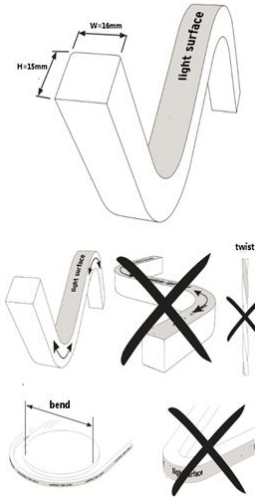

Length: 5m
Voltage: 24V,
Watt: 14W/m, 70W ±10%
Light colour: neutral white, 4500K, CRI>80
Brightness: 800lm/m, total: 4000lm ±10%
Beam angle: 120°
Protection class: IP40
Number of LEDs: 120/m, SMD2835
Dimensions: 5000*17*15 mm (L*W*H)
Working temperature: -20°C to +45°C
Can be shortened every 50mm
Adhesive tape: no

There are a variety of mounting options, such as clips, permanently elastic mounting adhesive, cable ties, etc.

See accessories

Please note that LED strips must also be cooled.

Make sure that the LED strip does not exceed the working temperature of 40°C, otherwise the service life cannot be guaranteed.

No guarantee can be given for overheated LED strips.

Attributes

Attribute	Value
Abstrahlwinkel:	120
Ampere:	2.90
CC oder CV:	CV
CRI:	>80
Dimmbar:	abhängig vom Netzteil
Länge:	5
LED Strip Klebeband:	nein
LED Strip Breite:	17
LED Strip Höhe:	15
LED Strip Klebeband:	nein
LED Strip kürzbar:	50
LED Strip Länge:	5000
Lichtfabe in Kelvin:	4500
Lichtfarbe:	neutralweiß
Lichtfarbe in Kelvin:	4500
Lichtfarbe Name:	neutralweiß
Lumen:	4000
Schutzklasse:	IP65
Volt:	24
Weight:	5 Kg
Warranty:	60.00 Months

Additional Images

Accessories

Sign.	Wiring Method	Power Feeder Cable To PCB	Power Feeder Cable To Head	Front Cap	Light Beam	End Cap	Mounting Method
Top-Bend	flat side	300mm waterproof cable with male plug	300mm waterproof cable with female plug	Front Cap	Light Beam	End Cap	Bracket
	edge side		300mm waterproof cable with female plug	Front Cap	Light Beam	End Cap	Clip
	bottom side		300mm waterproof cable with female plug	Front Cap	Light Beam	End Cap	aluminum channel