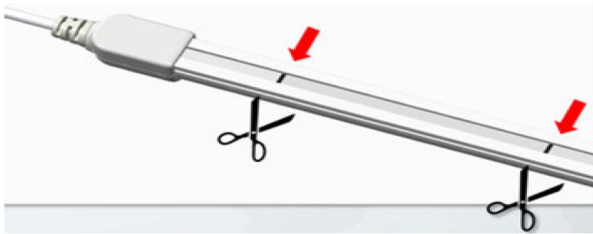

Additional Images