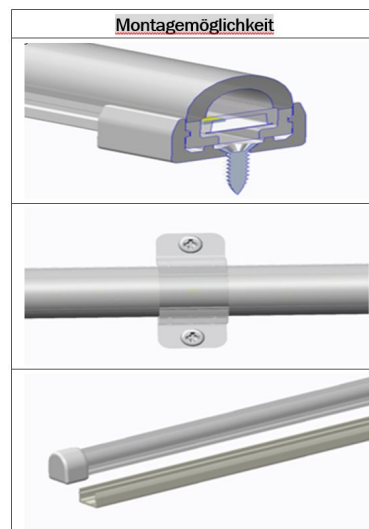

Length: 5m
Voltage: 24V,
Watt: 14W/m, 70W ±10%
Light colour: neutral white, 4500K, CRI>80
Brightness: 800lm/m, total: 4000lm ±10%
Beam angle: 120°
Protection class: IP40
Number of LEDs: 120/m, SMD2835
Dimensions: 5000*17*15 mm (L*W*H)
Working temperature: -20°C to +45°C
Can be shortened every 50mm
Adhesive tape: no

There are a variety of mounting options, such as clips, permanently elastic mounting adhesive, cable ties, etc.

See accessories

Please note that LED strips must also be cooled.

Make sure that the LED strip does not exceed the working temperature of 40°C, otherwise the service life cannot be guaranteed.

No guarantee can be given for overheated LED strips.

Attributes

Attribute	Value
Abstrahlwinkel:	120
Ampere:	2.90
CC oder CV:	CV
CRI:	>80
Dimmbar:	abhängig vom Netzteil
Länge:	5
LED Strip Klebeband:	nein
LED Strip Breite:	17
LED Strip Höhe:	15
LED Strip Klebeband:	nein
LED Strip kürzbar:	50
LED Strip Länge:	5000
Lichtfabe in Kelvin:	4500
Lichtfarbe:	neutralweiß
Lichtfarbe in Kelvin:	4500
Lichtfarbe Name:	neutralweiß
Lumen:	4000
Schutzklasse:	IP65
Volt:	24
Weight:	5 Kg
Warranty:	60.00 Months

Additional Images

Accessories

Sign.	Wiring Method	Power Feeder Cable To PCB	Power Feeder Cable To Head	Front Cap	Light Beam	End Cap	Mounting Method
Top-Bend	flat side	300mm waterproof cable with male plug	300mm waterproof cable with female plug	Front Cap	Light Beam	End Cap	Bracket
	edge side		300mm waterproof cable with female plug	Front Cap	Light Beam	End Cap	Clip
	bottom side		300mm waterproof cable with female plug	Front Cap	Light Beam	End Cap	aluminum channel