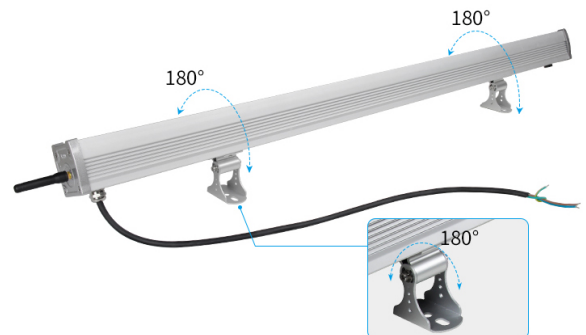

(LoRa 433MHz)
Model No.: RL1-24L
Power: 24W
Input Voltage: AC100~240V 50/60Hz
Working Temperature: -20~60°
RF: 433MHz
Modulation Method: LoRa spread spectrum
Control distance: 2000m
Color temperature: 2700K~6500K
Luminous Flux: 1800LM
Light Efficiency: 75LM/W
CRI: >80
PF: >0.9
Lifespan: 50000h
Beam Angle: 15*60°
Illumination distance: >15m
IP Rate: IP66
Dimension: 1017mm + 59mm Antenna + x 62mm x 64mm

Energieeffizienzklasse: A
kWh/1000h: 24

Merkmale

Merkmal	Wert
Abstrahlwinkel:	15*60
Dimmbar:	Ja
Grösse:	1017*64*62
LED - Gehäusematerial:	Aluminium
Lichtfarbe:	RGB-WW
Lichtfarbe in Kelvin:	2700~6500
Lumen:	1800
Schutzklasse:	IP66
Volt:	230
Gewicht:	1.5 Kg
Garantie:	24.00 Monate

Weitere Bilder

433MHz RF wireless transmitting
Longer control distance

Support Smart phone APP control and third party voice control

It need 433MHz Gateway for smart phone control or third party voice control

IP66 waterproof rate

Excellent waterproofness make the usage more safe

180° rotatable bracket

180° rotatable bracket; Adjustable randomly; Easy adjust the beam angle

COMPATIBLE REMOTE SHEET

Zubehör

Art.-Nr.	Name
178057	Synergy 21 LED LoRa (433MHZ) Poolleuchte 15W RGB+CCT *Milight/Miboxer*
178058	Synergy 21 LED LoRa (433MHZ) Controller DMX über LoRa *Milight/Miboxer*
178059	Synergy 21 LED LoRa (433MHZ) Poolleuchte 27W RGB+CCT *Milight/Miboxer*
178060	Synergy 21 LED LoRa (433MHZ) Poolleuchte 9W RGB+CCT *Milight/Miboxer*
178061	Synergy 21 LED LoRa (433MHZ) PAR56 Pool Light 27W RGB+CCT *Milight/Miboxer*
178062	Synergy 21 LED LoRa (433MHZ) Fernbedienung* Milight/Miboxer*