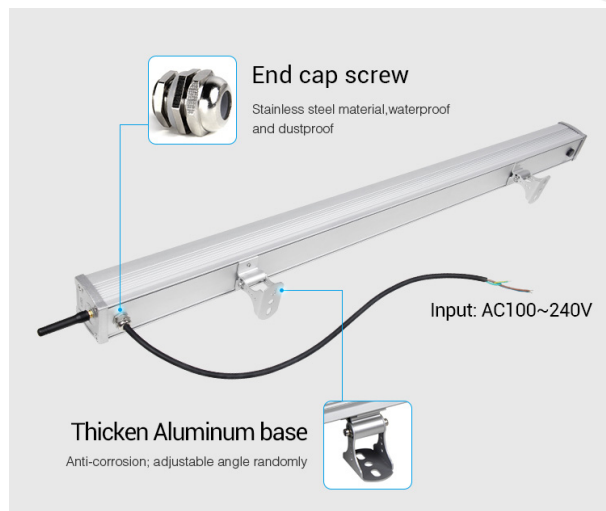

Energieeffizienzklasse: A
kWh/1000h: 24

Merkmale

Merkmal	Wert
Abstrahlwinkel:	15*60
Dimmbar:	Ja
Grösse:	1017*64*62
LED - Gehäusematerial:	Aluminium
Lichtfarbe:	RGB-WW
Lichtfarbe in Kelvin:	2700~6500
Lumen:	1800
Schutzklasse:	IP66
Volt:	230
Gewicht:	1.5 Kg
Garantie:	24.00 Monate

Weitere Bilder

433MHz RF wireless transmitting
Longer control distance

Support Smart phone APP control and third party voice control

It need 433MHz Gateway for smart phone control or third party voice control

IP66 waterproof rate

Excellent waterproofness make the usage more safe

180° rotatable bracket

180° rotatable bracket; Adjustable randomly; Easy adjust the beam angle

COMPATIBLE REMOTE SHEET

Zubehör

Art.-Nr.	Name
178057	Synergy 21 LED LoRa (433MHZ) Poolleuchte 15W RGB+CCT *Milight/Miboxer*
178058	Synergy 21 LED LoRa (433MHZ) Controller DMX über LoRa *Milight/Miboxer*
178059	Synergy 21 LED LoRa (433MHZ) Poolleuchte 27W RGB+CCT *Milight/Miboxer*
178060	Synergy 21 LED LoRa (433MHZ) Poolleuchte 9W RGB+CCT *Milight/Miboxer*
178061	Synergy 21 LED LoRa (433MHZ) PAR56 Pool Light 27W RGB+CCT *Milight/Miboxer*
178062	Synergy 21 LED LoRa (433MHZ) Fernbedienung* Milight/Miboxer*