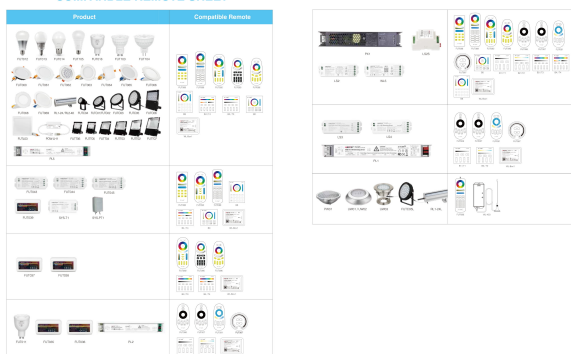

IP66 waterproof rate

Excellent waterproofness make the usage more safe

180° rotatable bracket

180° rotatable bracket; Adjustable randomly; Easy adjust the beam angle

COMPATIBLE REMOTE SHEET

Zubehör

Art.-Nr.	Name
178057	Synergy 21 LED LoRa (433MHZ) Poolleuchte 15W RGB+CCT *Milight/Miboxer*
178058	Synergy 21 LED LoRa (433MHZ) Controller DMX über LoRa *Milight/Miboxer*
178059	Synergy 21 LED LoRa (433MHZ) Poolleuchte 27W RGB+CCT *Milight/Miboxer*
178060	Synergy 21 LED LoRa (433MHZ) Poolleuchte 9W RGB+CCT *Milight/Miboxer*
178061	Synergy 21 LED LoRa (433MHZ) PAR56 Pool Light 27W RGB+CCT *Milight/Miboxer*
178062	Synergy 21 LED LoRa (433MHZ) Fernbedienung* Milight/Miboxer*