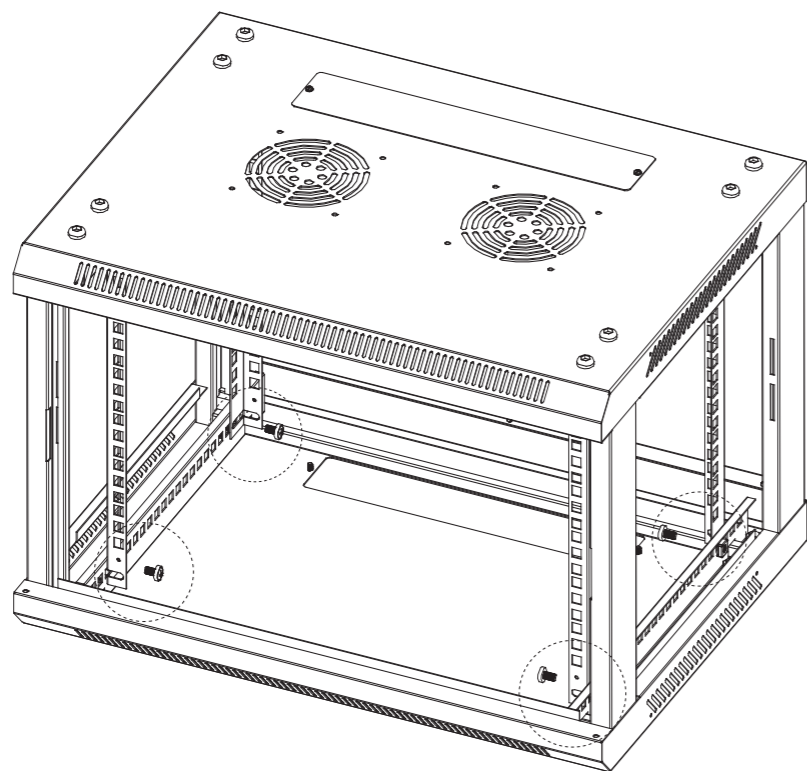

## Item List of Accessories Packaging

- Assembly Hardwares Kits:
- |                                      |                                    |
|--------------------------------------|------------------------------------|
| A. M8*12 Inner Hexagon Screw - 16pcs | E. M4*8 Self-tapping Screw - 12pcs |
| B. M8 Flange Nut - 16pcs             | F. White Plastic Washer - 1pcs     |
| C. M6*12 screw - 12pcs               | G. Keys-2pcs                       |
| D. M6 Cage Nut - 12pcs               |                                    |
- End User Hardwares Kits:  
 U Capacity <=9U, 12 sets cagenut ; U Capacity >=12U, 24 sets cagenut.

Tips: Check the quantities of the items before assembly.

(1) Assembly the top panel, frames and horizontal beams by 16pcs M8\*12 inner hexagon screws and 16pcs M8 flange nuts.

(3) Assembly the L type mounting brackets by 4pcs M6\*12 screws and 4pcs M6 cage nuts.

(2) Assembly the horizontal beams by 8pcs M6\*12 screws and 8pcs M6 Cage nuts.

(5) Assembly the back panel by 6pcs M4\*8 self-tapping screws.

Model number	Dimensions		
	Width (W)	Depth (D)	Height (H)
ALL-SMA6404GRAU	600	450	281.1
ALL-SMA6404SCHWARZ	600	450	281.1
ALL-SMA6406GRAU	600	450	370
ALL-SMA6406SCHWARZ	600	450	370
ALL-SMA6409GRAU	600	450	503.4
ALL-SMA6409SCHWARZ	600	450	503.4
ALL-SMA6412GRAU	600	450	636.7
ALL-SMA6412SCHWARZ	600	450	636.7
ALL-SMA6415GRAU	600	450	770.1
ALL-SMA6415SCHWARZ	600	450	770.1
ALL-SMA6418GRAU	600	450	903.4
ALL-SMA6418SCHWARZ	600	450	903.4
ALL-SMA6606GRAU	600	600	370
ALL-SMA6606SCHWARZ	600	600	370
ALL-SMA6609GRAU	600	600	503.4
ALL-SMA6609SCHWARZ	600	600	503.4
ALL-SMA6612GRAU	600	600	636.7
ALL-SMA6612SCHWARZ	600	600	636.7
ALL-SMA6615GRAU	600	600	770.1
ALL-SMA6615SCHWARZ	600	600	770.1
ALL-SMA6618GRAU	600	600	903.4
ALL-SMA6618SCHWARZ	600	600	903.4