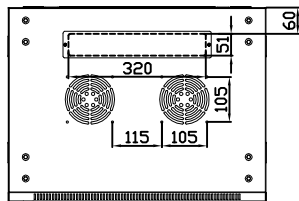

Model number	Dimensions		
	Width (W)	Depth (D)	Height (H)
ALL-SMA6404GRAU	600	450	281.1
ALL-SMA6404SCHWARZ	600	450	281.1
ALL-SMA6406GRAU	600	450	370
ALL-SMA6406SCHWARZ	600	450	370
ALL-SMA6409GRAU	600	450	503.4
ALL-SMA6409SCHWARZ	600	450	503.4
ALL-SMA6412GRAU	600	450	636.7
ALL-SMA6412SCHWARZ	600	450	636.7
ALL-SMA6415GRAU	600	450	770.1
ALL-SMA6415SCHWARZ	600	450	770.1
ALL-SMA6418GRAU	600	450	903.4
ALL-SMA6418SCHWARZ	600	450	903.4
ALL-SMA6606GRAU	600	600	370
ALL-SMA6606SCHWARZ	600	600	370
ALL-SMA6609GRAU	600	600	503.4
ALL-SMA6609SCHWARZ	600	600	503.4
ALL-SMA6612GRAU	600	600	636.7
ALL-SMA6612SCHWARZ	600	600	636.7
ALL-SMA6615GRAU	600	600	770.1
ALL-SMA6615SCHWARZ	600	600	770.1
ALL-SMA6618GRAU	600	600	903.4
ALL-SMA6618SCHWARZ	600	600	903.4