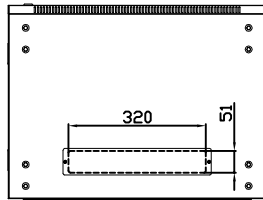

## Item List of Accessories Packaging

- Assembly Hardwares Kits:
- |                                      |                                    |
|--------------------------------------|------------------------------------|
| A. M8*12 Inner Hexagon Screw - 16pcs | E. M4*8 Self-tapping Screw - 12pcs |
| B. M8 Flange Nut - 16pcs             | F. White Plastic Washer - 1pcs     |
| C. M6*12 screw - 12pcs               | G. Keys-2pcs                       |
| D. M6 Cage Nut - 12pcs               |                                    |
- End User Hardwares Kits:  
 U Capacity <=9U, 12 sets cagenut ; U Capacity >=12U, 24 sets cagenut.

(2) Assembly the horizontal beams by 8pcs M6\*12 screws and 8pcs M6 Cage nuts.

(5) Assembly the back panel by 6pcs M4\*8 self-tapping screws.

Model number	Dimensions		
	Width (W)	Depth (D)	Height (H)
ALL-SMA6404GRAU	600	450	281.1
ALL-SMA6404SCHWARZ	600	450	281.1
ALL-SMA6406GRAU	600	450	370
ALL-SMA6406SCHWARZ	600	450	370
ALL-SMA6409GRAU	600	450	503.4
ALL-SMA6409SCHWARZ	600	450	503.4
ALL-SMA6412GRAU	600	450	636.7
ALL-SMA6412SCHWARZ	600	450	636.7
ALL-SMA6415GRAU	600	450	770.1
ALL-SMA6415SCHWARZ	600	450	770.1
ALL-SMA6418GRAU	600	450	903.4
ALL-SMA6418SCHWARZ	600	450	903.4
ALL-SMA6606GRAU	600	600	370
ALL-SMA6606SCHWARZ	600	600	370
ALL-SMA6609GRAU	600	600	503.4
ALL-SMA6609SCHWARZ	600	600	503.4
ALL-SMA6612GRAU	600	600	636.7
ALL-SMA6612SCHWARZ	600	600	636.7
ALL-SMA6615GRAU	600	600	770.1
ALL-SMA6615SCHWARZ	600	600	770.1
ALL-SMA6618GRAU	600	600	903.4
ALL-SMA6618SCHWARZ	600	600	903.4