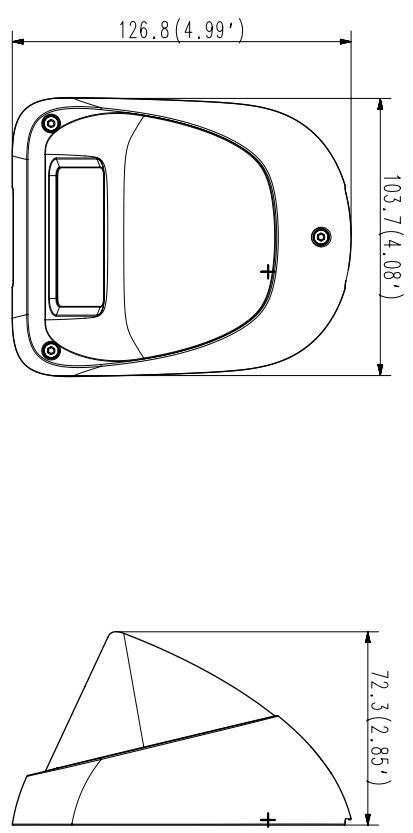

This parts should not contain any substances which are specified in AH60-0033K

NO	PART NAME	CODE NO.	MATERIAL	Q'TY	REMARK
1	ASSY-FINAL-XNV-6013M-171012	059188	MATERIAL	1	

STANDARD TOLERANCE

DIV	h1	h2	h3	h4	h5
0-16	±0.05	±0.1	±0.1	±0.2	±0.3
16-63	±0.05	±0.1	±0.2	±0.3	±0.4
63-250	±0.1	±0.2	±0.3	±0.4	±0.4
250-1000	±0.2	±0.3	±0.4	±0.5	±0.6

CHANGE		UNIT		DESIGN	CHECK	APPROVAL	PART NAME
		MM		M.Fujiwara	-	Approval	ASSY-FINAL-XNV-6013M-171012
		SCALE 1/2		18.01.24	-	18.01.24	MODEL NAME XNV-6013M
				Hanwha Techwin			CODE NO. 059188