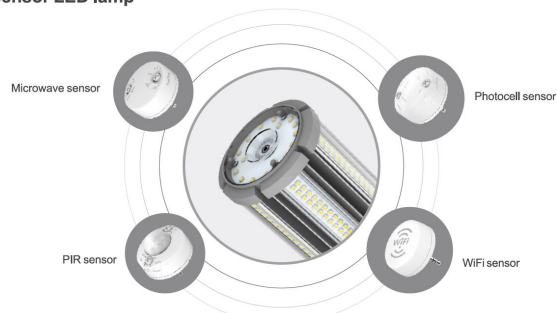

Sensor LED lamp