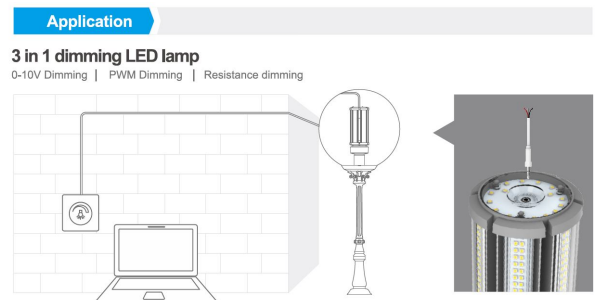

Attribute	Value
Abstrahlwinkel:	180
CRI:	>80
Dimmbar:	nein
Lichtfarbe:	neutralweiss
Lichtfarbe in Kelvin:	4500
Lumen:	5400
Schutzklasse:	IP64
Sockel:	E27
Weight:	0.64 Kg
Warranty:	60.00 Months

Additional Images