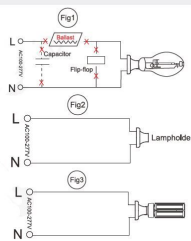

WiFi control LED lamp

Sensor LED lamp

Sensor instruction

Applicable Sensors				
Interface	MW sensor	Photocell sensor	PIR sensor	WiFi sensor
Hold Time	✓	✓	✓	✓
Stand-by Dim Level	✓	✓	✓	✓
Sensor Detection Area	10 meters	—	6 meters	*
Waterproof	—	—	—	—
External cord	—	—	—	—

* WiFi control area: as long as the lamp and APP is connected to the same router

Installation

Lamp Installation

Step:1

Step:2

Step:3