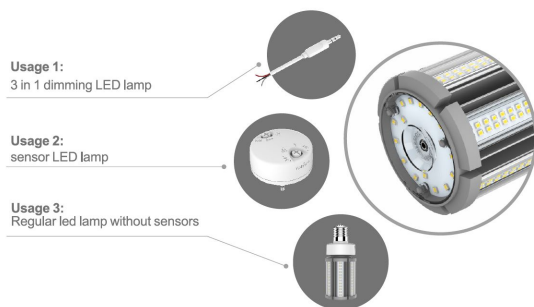

Attribute	Value
Abstrahlwinkel:	180
CRI:	>80
Dimmbar:	nein
Lichtfarbe:	neutralweiss
Lichtfarbe in Kelvin:	4500
Lumen:	5400
Schutzklasse:	IP64
Sockel:	E27
Weight:	0.64 Kg
Warranty:	60.00 Months

Additional Images