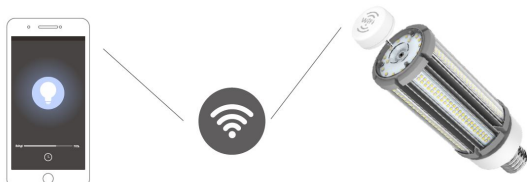

WiFi control LED lamp