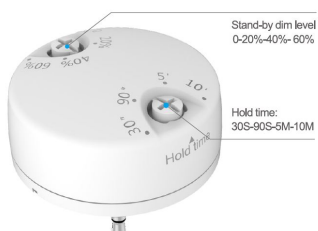

Sensor instruction