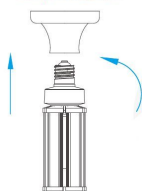

Installation

Lamp Installation

Step:1

Step:2

Step:3