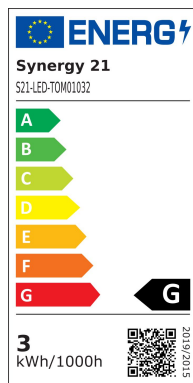

Synergy 21 LED garden spot 3W blue

SYNERGY 21

| | |
|----------------------------|------------|
| kwh/1000h: | 3,00 |
| Lumens: | 195 |
| Watt: | 3,0 |
| Nominal Service Life: | 35000 Std. |
| Switching Cycles: | 15000 |
| Opt. Ambient Temperature.: | 25 °C |

Operating voltage: AC 230V
LED: 3*1Watt high-power chip
Beam angle: 30°
Light colour: blue
CRI: Ra>80
Housing: Painted metal
Operating temperature: -40°C to +55°C
Protection class: IP65 (water jet-proof)
Swivelling: 240°
Total height: 14 cm
Base plate diameter: 6.1 cm
Lens diameter: 6.9 cm
Weight: 0.4 kg
Connection cable: 2.5 metres

Energy efficiency class: A+
kWh/1000h: 3