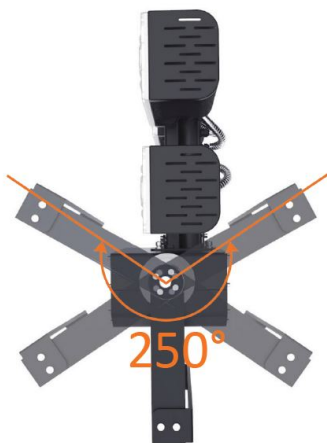

Synergy 21 LED object/stadium spotlight 480W IP66 cw (dali)

kwh/1000h:	480,00
Lumens:	79200
Watt:	480,0
Nominal Service Life:	35000 Std.
Switching Cycles:	50000
Opt. Ambient Temperature.:	25 °C

Operating voltage: AC 90-305V, 50/60Hz
LED: 248 LED Philips Lumileds 165lm/Watt
Power supply unit: MeanWell
Beam angle: Lens 90°, light heads variably adjustable (swivelling and tilting)
Beam angles of 10°, 30° or 60° also available on request.
Lumen: 79200lm
Efficiency: 165Lm/Watt
Light colour: 5000K ±150
CRI: Ra>70
dimmable: dali
Housing: aluminium
Operating temperature: -40°C to +60°C
Protection class: IP66
Dimensions: 536*165*579mm

Energy efficiency class: A++
kWh/1000h: 480

The connection of electrical components and systems may only be carried out by only be carried out by qualified specialists!

Attributes

Attribute	Value
Abstrahlwinkel:	90
CRI:	>80
Dimmbar:	DALI
Grösse:	536*165*579
LED - Gehäusefarbe:	schwarz
LED - Gehäusematerial:	Aluminium
Lichtfarbe:	kaltweiß
Lichtfarbe in Kelvin:	5000
Lumen:	79200
Schutzklasse:	IP66
Volt:	230
Weight:	16 Kg
Warranty:	60.00 Months

Additional Images

Accessories

Part No.	Name
148726	Synergy 21 - Waterproof connector 1:1
148727	Synergy 21 - Waterproof connector 1:2
148730	Synergy 21 - Waterproof connector box 3 ports
148729	Synergy 21 - Waterproof connector box 3 ports transparent
148728	Synergy 21 - Waterproof connector box 4 ports
147265	Netzkabel 230V Schutzkontakt CEE7(Stecker)->Open End mit Adernendhülsen, 1,8m,Black