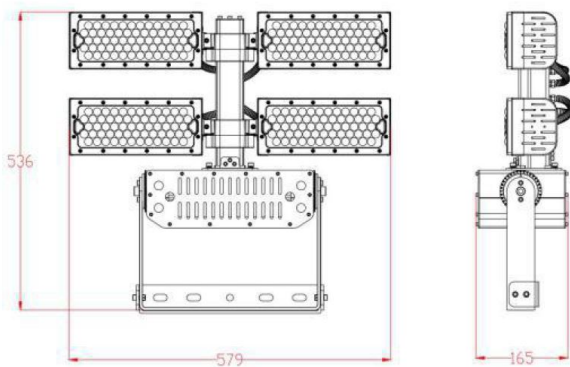

Attribute	Value
Abstrahlwinkel:	90
CRI:	>80
Dimmbar:	DALI
Grösse:	536*165*579
LED - Gehäusefarbe:	schwarz
LED - Gehäusematerial:	Aluminium
Lichtfarbe:	kaltweiß
Lichtfarbe in Kelvin:	5000
Lumen:	79200
Schutzklasse:	IP66
Volt:	230
Weight:	16 Kg
Warranty:	60.00 Months

Additional Images