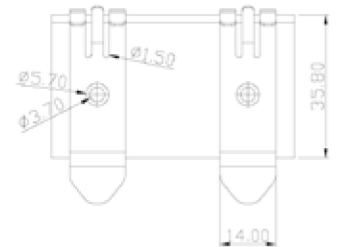

DATASHEET

DIN Rail Adapter for Keystone modules

DIN-Rail not included in delivery

Specifications

- Suitable for keystone modules
- Delivery without keystone

Art.No.		File			
Description	DIN Rail Adapter for Keystone				
Created	Date	Last revision	Date	Proved	Date
Frederik Dotzki	23.09.2013	EP	25.06.2014	EP	25.06.2014

DATASHEET

DIN Rail Adapter for Keystone modules

Order data

Type

DIN Rail Adapter for 1 x Keystone

DIN Rail Adapter for 2 x Keystones

DIN Rail Adapter for 2 x Keystones

Art.No.		File			
Description	DIN Rail Adapter for Keystone				
Created	Date	Last revision	Date	Proved	Date
Frederik Dotzki	23.09.2013	EP	25.06.2014	EP	25.06.2014