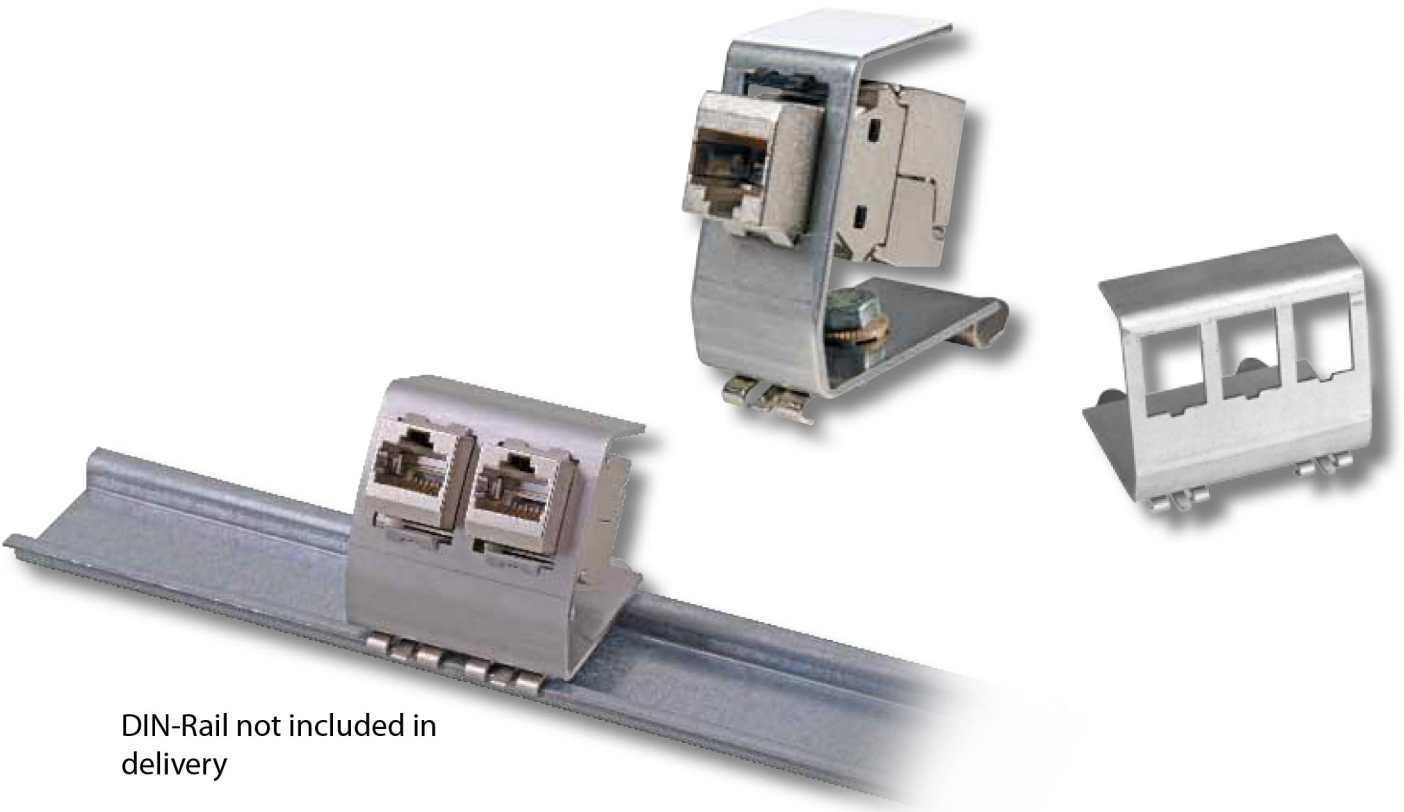

DATASHEET

DIN Rail Adapter for Keystone modules

DIN-Rail not included in delivery

Specifications

- Suitable for keystone modules
- Delivery without keystone

Art.No.		File			
Description	DIN Rail Adapter for Keystone				
Created	Date	Last revision	Date	Proved	Date
Frederik Dotzki	23.09.2013	EP	25.06.2014	EP	25.06.2014

DATASHEET

DIN Rail Adapter for Keystone modules

Order data

Type

DIN Rail Adapter for 1 x Keystone

DIN Rail Adapter for 2 x Keystones

DIN Rail Adapter for 2 x Keystones

Art.No.		File			
Description	DIN Rail Adapter for Keystone				
Created	Date	Last revision	Date	Proved	Date
Frederik Dotzki	23.09.2013	EP	25.06.2014	EP	25.06.2014