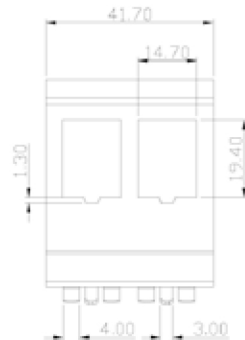

DATASHEET

DIN Rail Adapter for Keystone modules

DIN-Rail not included in delivery

Specifications

- Suitable for keystone modules
- Delivery without keystone

Art.No.		File			
Description	DIN Rail Adapter for Keystone				
Created	Date	Last revision	Date	Proved	Date
Frederik Dotzki	23.09.2013	EP	25.06.2014	EP	25.06.2014

DATASHEET

DIN Rail Adapter for Keystone modules

Order data

Type

DIN Rail Adapter for 1 x Keystone

DIN Rail Adapter for 2 x Keystones

DIN Rail Adapter for 2 x Keystones

Art.No.		File			
Description	DIN Rail Adapter for Keystone				
Created	Date	Last revision	Date	Proved	Date
Frederik Dotzki	23.09.2013	EP	25.06.2014	EP	25.06.2014