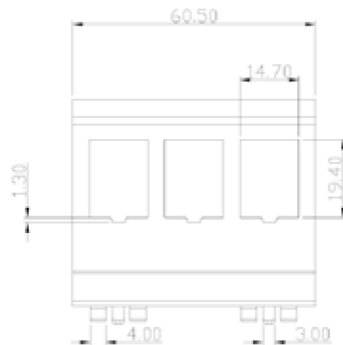

DATASHEET

DIN Rail Adapter for Keystone modules

DIN-Rail not included in delivery

Specifications

- Suitable for keystone modules
- Delivery without keystone

Art.No.		File			
Description	DIN Rail Adapter for Keystone				
Created	Date	Last revision	Date	Proved	Date
Frederik Dotzki	23.09.2013	EP	25.06.2014	EP	25.06.2014

DATASHEET

DIN Rail Adapter for Keystone modules

Order data

Type

DIN Rail Adapter for 1 x Keystone

DIN Rail Adapter for 2 x Keystones

DIN Rail Adapter for 2 x Keystones

Art.No.		File			
Description	DIN Rail Adapter for Keystone				
Created	Date	Last revision	Date	Proved	Date
Frederik Dotzki	23.09.2013	EP	25.06.2014	EP	25.06.2014