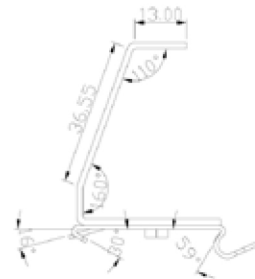

DATASHEET

DIN Rail Adapter for Keystone modules

DIN-Rail not included in delivery

Specifications

- Suitable for keystone modules
- Delivery without keystone

Art.No.		File			
Description	DIN Rail Adapter for Keystone				
Created	Date	Last revision	Date	Proved	Date
Frederik Dotzki	23.09.2013	EP	25.06.2014	EP	25.06.2014

DATASHEET

DIN Rail Adapter for Keystone modules

Order data

Type

DIN Rail Adapter for 1 x Keystone

DIN Rail Adapter for 2 x Keystones

DIN Rail Adapter for 2 x Keystones

Art.No.		File			
Description	DIN Rail Adapter for Keystone				
Created	Date	Last revision	Date	Proved	Date
Frederik Dotzki	23.09.2013	EP	25.06.2014	EP	25.06.2014