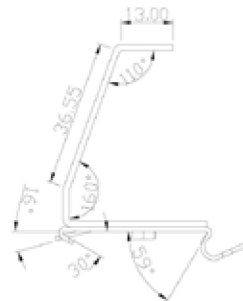

DATASHEET

DIN Rail Adapter for Keystone modules

DIN-Rail not included in delivery

Specifications

- Suitable for keystone modules
- Delivery without keystone

Art.No.		File			
Description	DIN Rail Adapter for Keystone				
Created	Date	Last revision	Date	Proved	Date
Frederik Dotzki	23.09.2013	EP	25.06.2014	EP	25.06.2014

DATASHEET

DIN Rail Adapter for Keystone modules

Order data

Type

DIN Rail Adapter for 1 x Keystone

DIN Rail Adapter for 2 x Keystones

DIN Rail Adapter for 2 x Keystones

Art.No.		File			
Description	DIN Rail Adapter for Keystone				
Created	Date	Last revision	Date	Proved	Date
Frederik Dotzki	23.09.2013	EP	25.06.2014	EP	25.06.2014