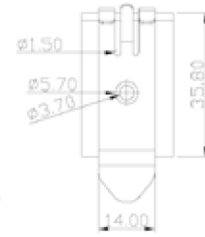

DATASHEET

DIN Rail Adapter for Keystone modules

DIN-Rail not included in delivery

Specifications

- Suitable for keystone modules
- Delivery without keystone

Art.No.		File			
Description	DIN Rail Adapter for Keystone				
Created	Date	Last revision	Date	Proved	Date
Frederik Dotzki	23.09.2013	EP	25.06.2014	EP	25.06.2014

DATASHEET

DIN Rail Adapter for Keystone modules

Order data

Type

DIN Rail Adapter for 1 x Keystone

DIN Rail Adapter for 2 x Keystones

DIN Rail Adapter for 2 x Keystones

Art.No.		File			
Description	DIN Rail Adapter for Keystone				
Created	Date	Last revision	Date	Proved	Date
Frederik Dotzki	23.09.2013	EP	25.06.2014	EP	25.06.2014