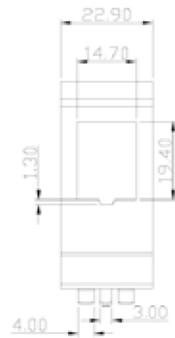

DATASHEET

DIN Rail Adapter for Keystone modules

DIN-Rail not included in delivery

Specifications

- Suitable for keystone modules
- Delivery without keystone

Art.No.		File			
Description	DIN Rail Adapter for Keystone				
Created	Date	Last revision	Date	Proved	Date
Frederik Dotzki	23.09.2013	EP	25.06.2014	EP	25.06.2014

DATASHEET

DIN Rail Adapter for Keystone modules

Order data

Type

DIN Rail Adapter for 1 x Keystone

DIN Rail Adapter for 2 x Keystones

DIN Rail Adapter for 2 x Keystones

Art.No.		File			
Description	DIN Rail Adapter for Keystone				
Created	Date	Last revision	Date	Proved	Date
Frederik Dotzki	23.09.2013	EP	25.06.2014	EP	25.06.2014