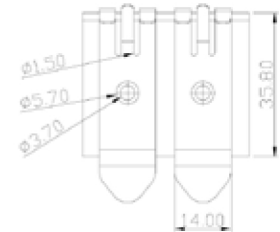

DATASHEET

DIN Rail Adapter for Keystone modules

DIN-Rail not included in delivery

Specifications

- Suitable for keystone modules
- Delivery without keystone

Art.No.		File			
Description	DIN Rail Adapter for Keystone				
Created	Date	Last revision	Date	Proved	Date
Frederik Dotzki	23.09.2013	EP	25.06.2014	EP	25.06.2014

DATASHEET

DIN Rail Adapter for Keystone modules

Order data

Type

DIN Rail Adapter for 1 x Keystone

DIN Rail Adapter for 2 x Keystones

DIN Rail Adapter for 2 x Keystones

Art.No.		File			
Description	DIN Rail Adapter for Keystone				
Created	Date	Last revision	Date	Proved	Date
Frederik Dotzki	23.09.2013	EP	25.06.2014	EP	25.06.2014