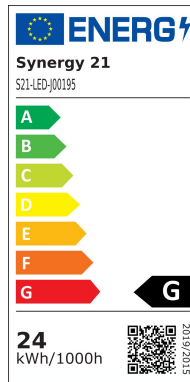

## Synergy 21 LED round light transparent 24W QL ww

kwh/1000h:	24,00
Lumens:	2160
Watt:	24,0
Nominal Service Life:	35000 Std.
Switching Cycles:	50000
Opt. Ambient Temperature.:	25 °C

Synergy 21 LED round light transparent  
Light-conducting lampshade: square (QL)  
Connection: 200-240 V/AC  
Wattage: 24 watts  
Lumen: 2160lm  
CRI: >80  
Light colour: warm white  
Kelvin: 3000 ±200K  
Operating temperature: -20° +45° C  
Beam angle: 360°  
Size: Ø420mm  
Height: 46mm  
Weight: 1200 g  
Protection class: IP20 / IK05

Mounting:  
Clamp block in the lamp  
2 mounting screws included.

Energy efficiency class: A+  
kWh/1000h: 24

Image similar

## Attributes

Attribute	Value
Abstrahlwinkel:	360
Betriebstemperatur:	-20 bis +45
CRI:	>80
Dimmbar:	nein
Grösse:	420*420*46
LED - Gehäusefarbe:	transparent
LED - Gehäusematerial:	Kunststoff
Lichtfarbe:	warmweiß
Lichtfarbe in Kelvin:	3000
Lumen:	2160
Schutzklasse:	IP20
Volt:	230
Weight:	1.2 Kg
Warranty:	60.00 Months

## Additional Images

Dimension

Power	A	B	C
12W	[290] 11.3"	[0163] 06.42"	[42] 1.65"
18W	[350] 13.8"	[0212] 08.35"	[46] 1.81"
24W	[390] 15.4"	[0212] 08.35"	[46] 1.81"