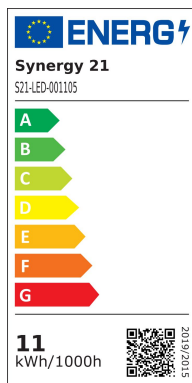

Synergy 21 E27 BIG-LED drops

kwh/1000h:	11,00
Lumens:	1100
Watt:	11,0
Nominal Service Life:	35000 Std.
Switching Cycles:	50000
Opt. Ambient Temperature.:	25 °C

E27 threaded base
11W LED filament
Colour: Clear
Kelvin: 2300
CRI: >80
Beam angle: 300°
Wattage (W) 11±1W
Lumen (Lm) 1200
Dimmable: yes
blue-STOP®: yes
Voltage (V) 230VAC, 50Hz
Diameter 162 mm
Total length 320 mm

Please note that Synergy21 LED retrofit lamps may only be operated at an operating temperature between 0-50 C°.

In the event of deviations, the service life of the LEDs cannot be guaranteed!

Energy efficiency class: A+
kWh/1000h: 11

Attributes

Attribute	Value
Abstrahlwinkel:	300
CRI:	80
Dimmbar:	ja
Lichtfarbe:	warmweiss
Lichtfarbe in Kelvin:	2300
Lumen:	1200
Socket:	E27
Weight:	0.1 Kg
Warranty:	24.00 Months

Accessories

Part No.	Name
154914	Synergy 21 E27 BIG-LED socket 1 copper with textile cable
154915	Synergy 21 E27 BIG-LED socket 2 copper with chain
154916	Synergy 21 E27 BIG-LED socket 3 black with textile cable