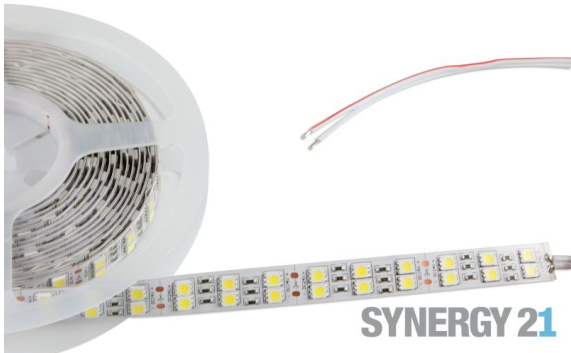

Synergy 21 LED Flex Strip 60 WW DC24V 144W IP20

kwh/1000h:	144,00
Lumens:	9300
Watt:	144,0
Nominal Service Life:	35000 Std.
Switching Cycles:	50000
Opt. Ambient Temperature.:	25 °C

LED Flex Strip warm white,
DC24V, max. 6A, max power 144W,
600Leds, SMD5050, 9300lm, 120°
3000K ±250
length: 5000*20*2,2mm
indoor
Adhesive tape for mounting aid on the back

Strip can be shortened at marking points with sharp scissors.
!Attention! Strip must first be checked for functionality.
Only split the strip when no current is present.

Energy efficiency class: A
kWh/1000h: 144

Abstrahlwinkel:	120
Ampere:	6
CC oder CV:	CV
CRI:	>80
Dimmbar:	abhängig vom Netzteil
Grad:	120°
Länge:	5
LED Strip Breite:	15
LED Strip Höhe:	2.20
LED Strip Länge:	5000
Lichtfarbe:	warmweiß
Lichtfarbe Name:	warmweiß
Schutzklasse:	IP20
Volt:	24
Weight:	0.35 Kg
Warranty:	60.00 Months

Additional Images

Accessories

Part No.	Name
81069	Synergy 21 LED zub Hollow Socket with Screw Terminals
81068	Synergy 21 LED zub wooden plug with screw terminals
81741	Synergy 21 LED Flex Strip add. Silicone mounting clip 10 pack
125198	Mean Well Power Supply - 24V 150W IP67
93682	Mean Well Power Supply - 24V 150W Dimmable IP65