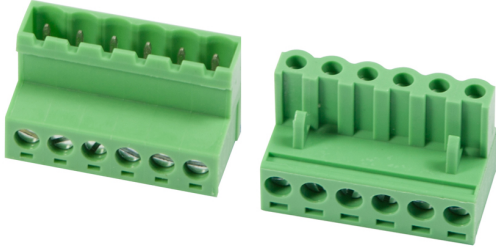

Synergy 21 LED to screw terminal KEFA (Phoenix® compatible) connector 6 M

6-pin screw terminal (plastic)
Max. 10A /240 V load capacity
Suitable for the Synergy21 LED strips, o.ä

Weight: 7 grams

Additional Images

Phoenix male

Phoenix female